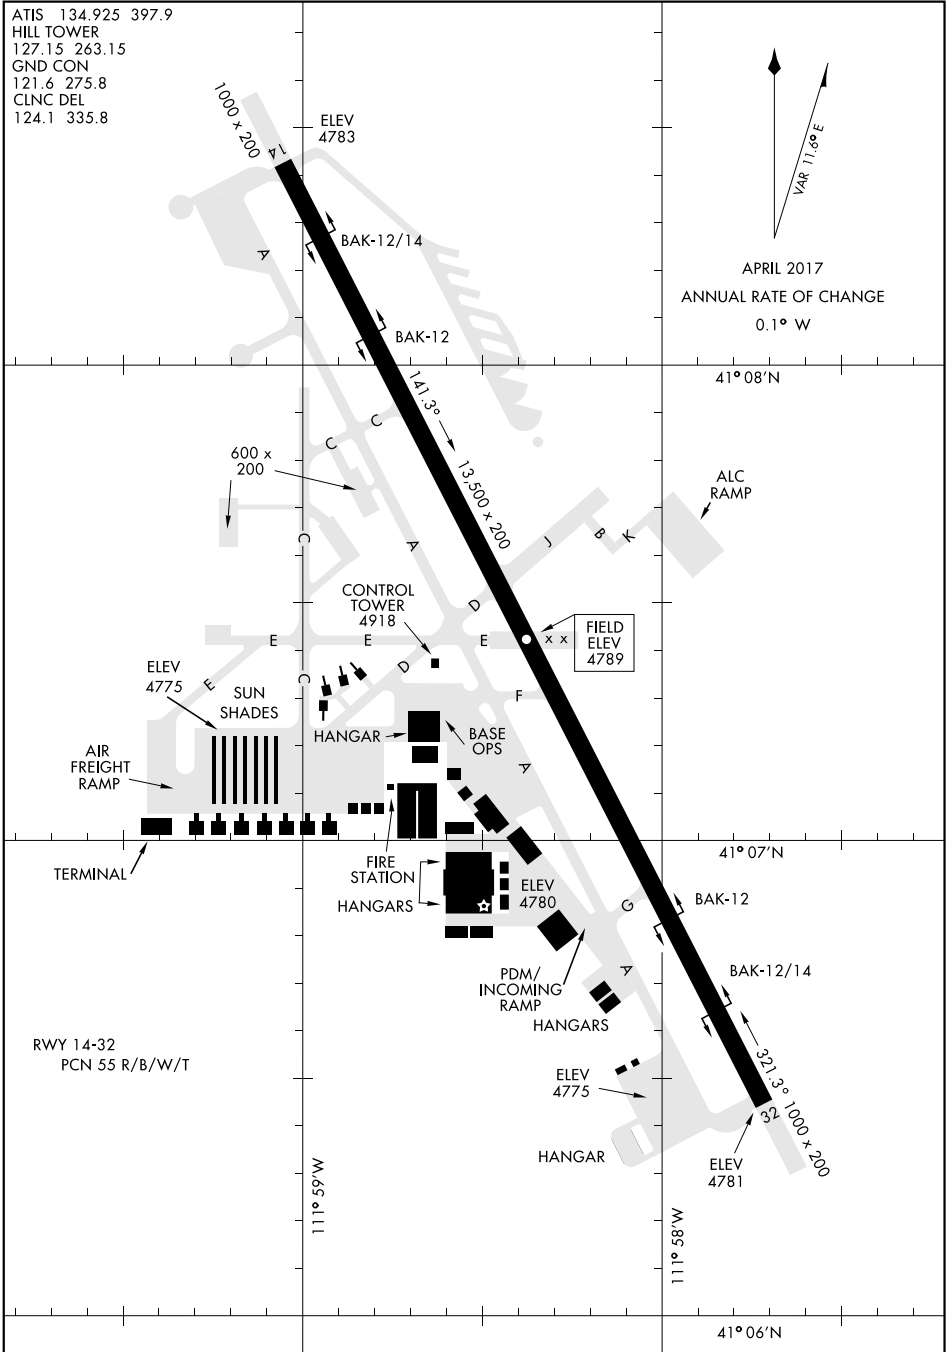

17117

AIRPORT DIAGRAM

AFD-296 [USAF]

HILL AFB (KHIF)

OGDEN, UTAH

ATIS 134.925 397.9
 HILL TOWER
 127.15 263.15
 GND CON
 121.6 275.8
 CLNC DEL
 124.1 335.8

APRIL 2017
 ANNUAL RATE OF CHANGE
 0.1° W

SW-4, 11 JUN 2026 to 09 JUL 2026

SW-4, 11 JUN 2026 to 09 JUL 2026

AIRPORT DIAGRAM

OGDEN, UTAH

HILL AFB (KHIF)