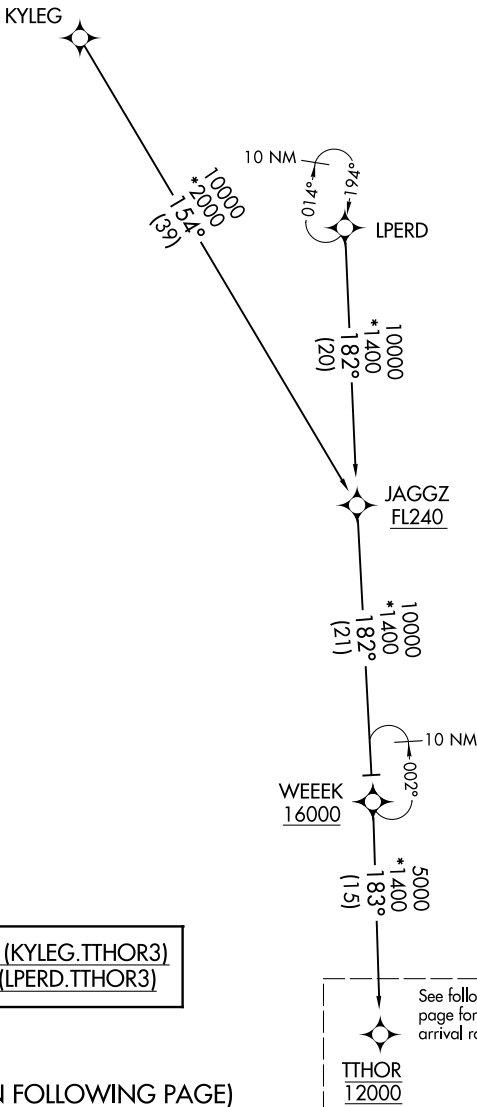

TTHOR THREE ARRIVAL (RNAV) Transition Routes

ORLANDO, FLORIDA

ORLANDO APP CON
 125.225 351.9
 DAYTONA APP CON
 118.85 353.825
 DAB ATIS
 132.875
 EVB ATIS
 124.625
 LEE ATIS
 134.325
 ORL ATIS
 127.25
 OMN ATIS
 118.475
 SFB ATIS
 125.975

RNAV 1 - DME/DME/IRU or GPS.
 RADAR required.

NOTE: Jet and turboprop aircraft only.

KYLEG TRANSITION (KYLEG.TTHOR3)
 LPERD TRANSITION (LPERD.TTHOR3)

See following page for arrival routes.
 TTHOR
 12000

(CONTINUED ON FOLLOWING PAGE)

NOTE: Chart not to scale.

SE-3, 11 JUN 2026 to 09 JUL 2026

SE-3, 11 JUN 2026 to 09 JUL 2026