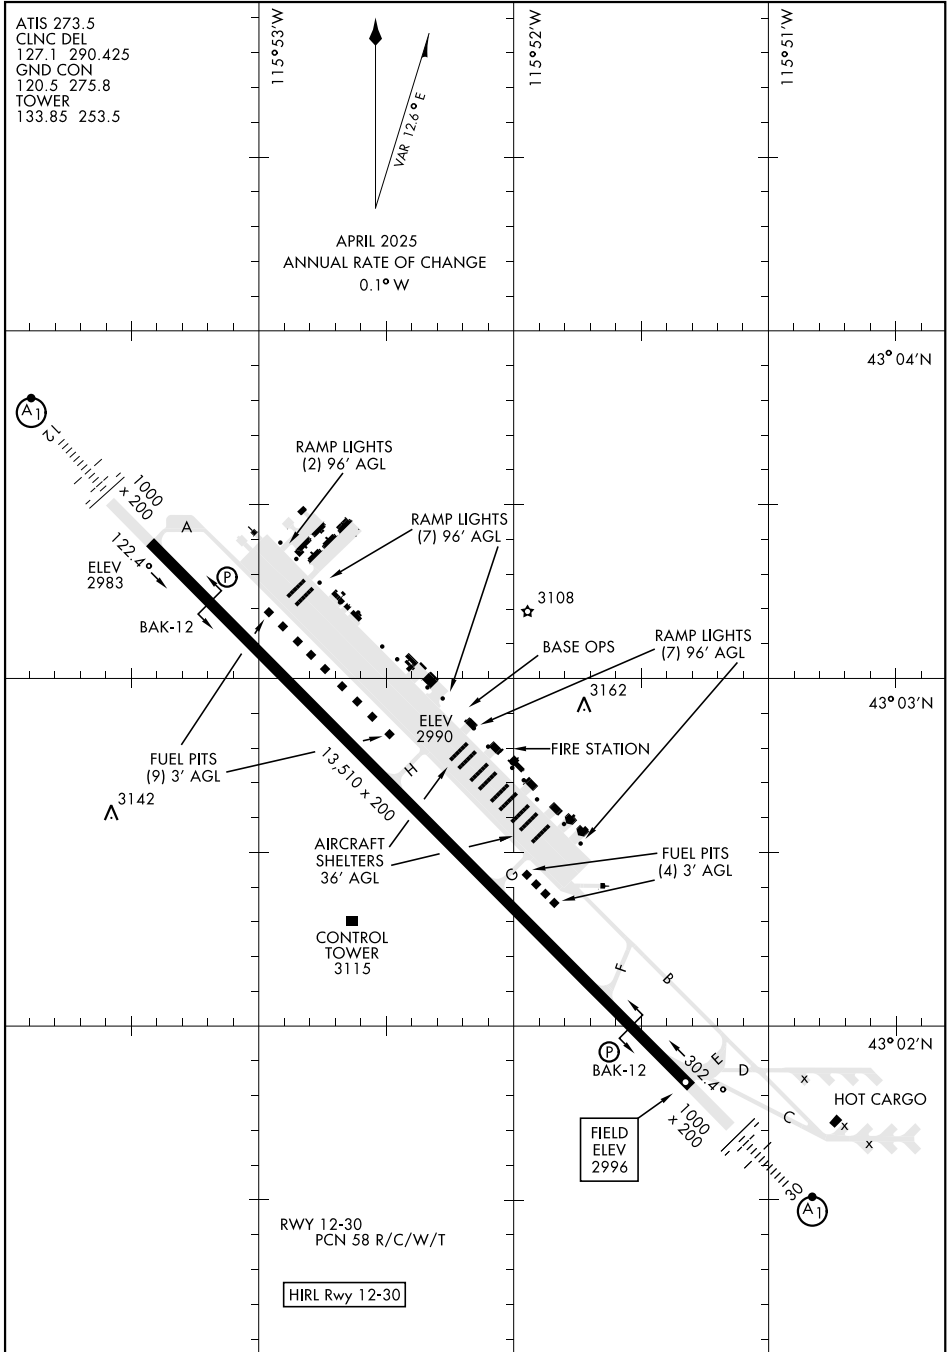

AIRPORT DIAGRAM

[USAF]

MOUNTAIN HOME AFB (KMUO)

MOUNTAIN HOME, IDAHO

ATIS 273.5
 CLNC DEL 127.1 290.425
 GND CON 120.5 275.8
 TOWER 133.85 253.5

APRIL 2025
 ANNUAL RATE OF CHANGE
 0.1° W

NW-1, 11 JUN 2026 to 09 JUL 2026

NW-1, 11 JUN 2026 to 09 JUL 2026

AIRPORT DIAGRAM

MOUNTAIN HOME, IDAHO
MOUNTAIN HOME AFB (KMUO)