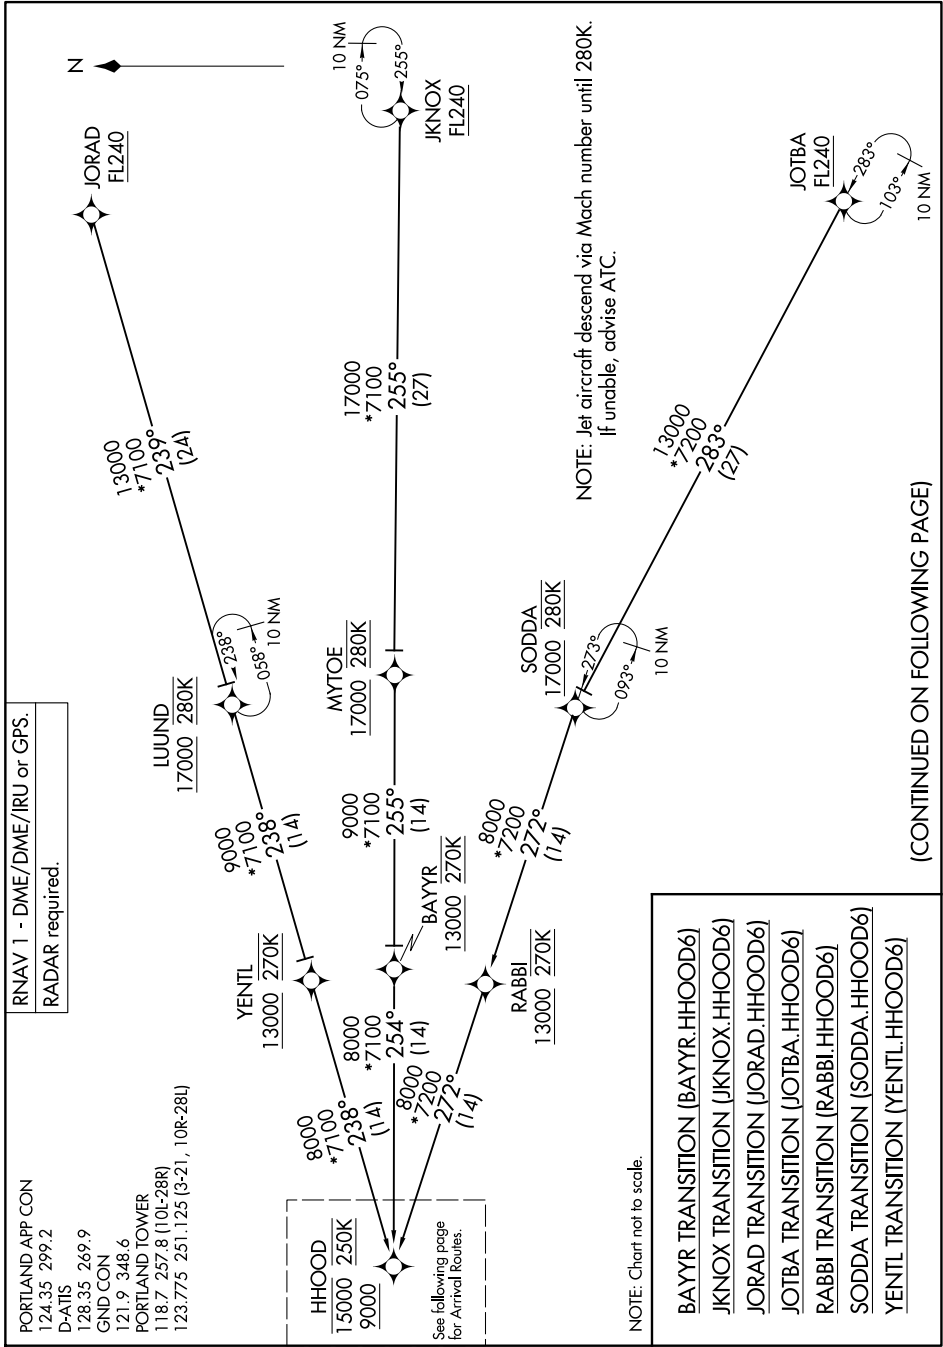

HHOOD SIX ARRIVAL (RNAV) Transition Routes

9202 707 60 07 9202 N007 14 1-WN

(CONTINUED ON FOLLOWING PAGE)

NW-1, 11 JUN 2026 to 09 JUL 2026