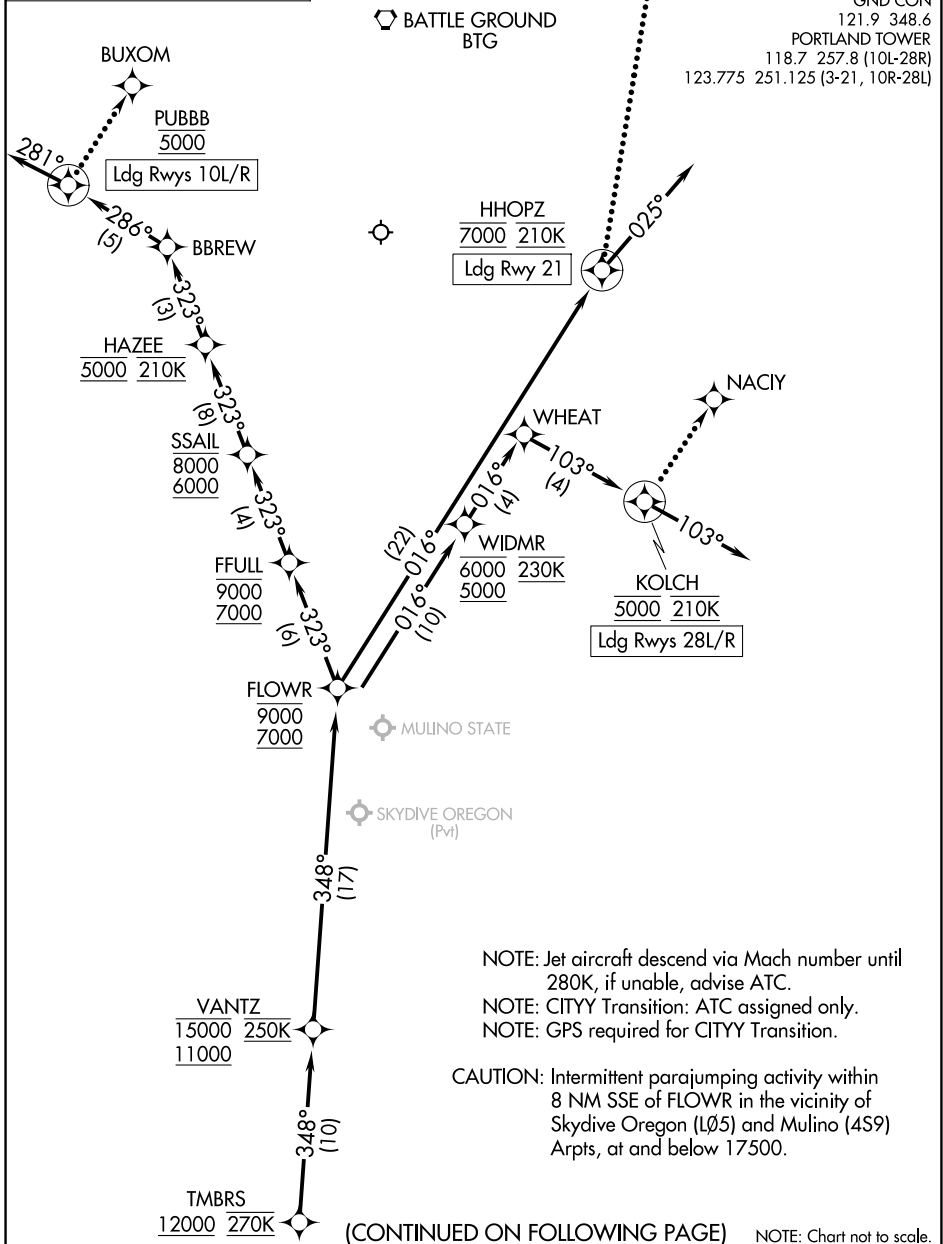

(TMBRS.TMBRS4) 26078

TMBRS FOUR ARRIVAL (RNAV) Arrival Routes

AL-330 (FAA)

PORTLAND INTL (PDX)
PORTLAND, OREGON

RNAV 1 - DME/DME/IRU or GPS.
From CITYY: RNAV 1-GPS.

RADAR required.

PORTLAND APP CON
124.35 299.2
D-ATIS
128.35 269.9
GND CON
121.9 348.6
PORTLAND TOWER
118.7 257.8 (10L-28R)
123.775 251.125 (3-21, 10R-28L)

NW-1, 11 JUN 2026 to 09 JUL 2026

NW-1, 11 JUN 2026 to 09 JUL 2026

TMBRS FOUR ARRIVAL (RNAV) Arrival Routes

(TMBRS.TMBRS4) 19MAR26

PORTLAND, OREGON
PORTLAND INTL (PDX)