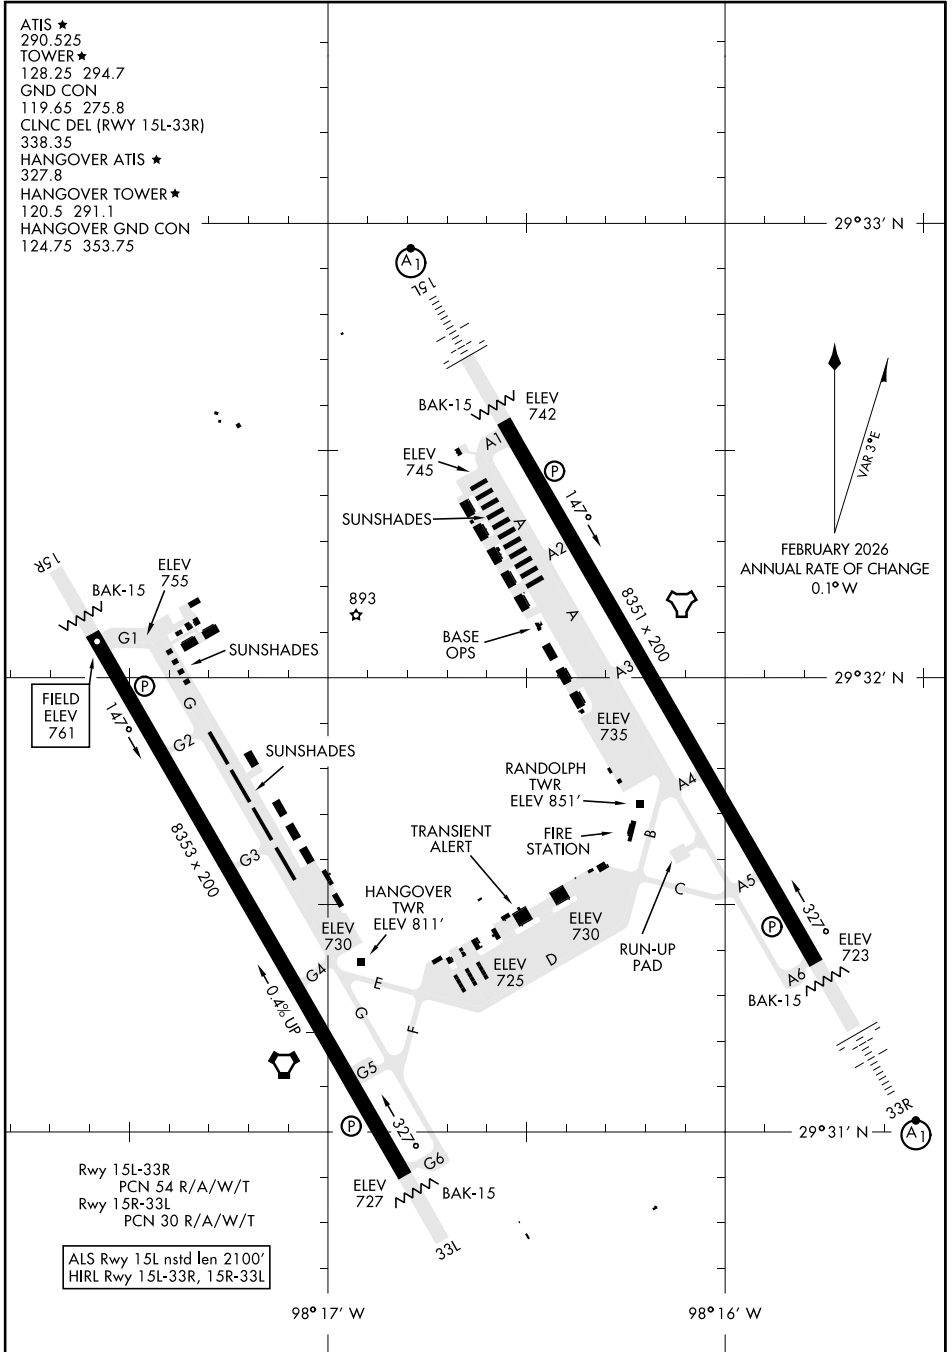

AIRPORT DIAGRAM

[USAF]

RANDOLPH AFB (KRND)

UNIVERSAL CITY, TEXAS

ATIS ★
 290.525
 TOWER ★
 128.25 294.7
 GND CON
 119.65 275.8
 CLNC DEL (RWY 15L-33R)
 338.35
 HANGOVER ATIS ★
 327.8
 HANGOVER TOWER ★
 120.5 291.1
 HANGOVER GND CON
 124.75 353.75

SC-3, 11 JUN 2026 to 09 JUL 2026

SC-3, 11 JUN 2026 to 09 JUL 2026

AIRPORT DIAGRAM

UNIVERSAL CITY, TEXAS
RANDOLPH AFB (KRND)