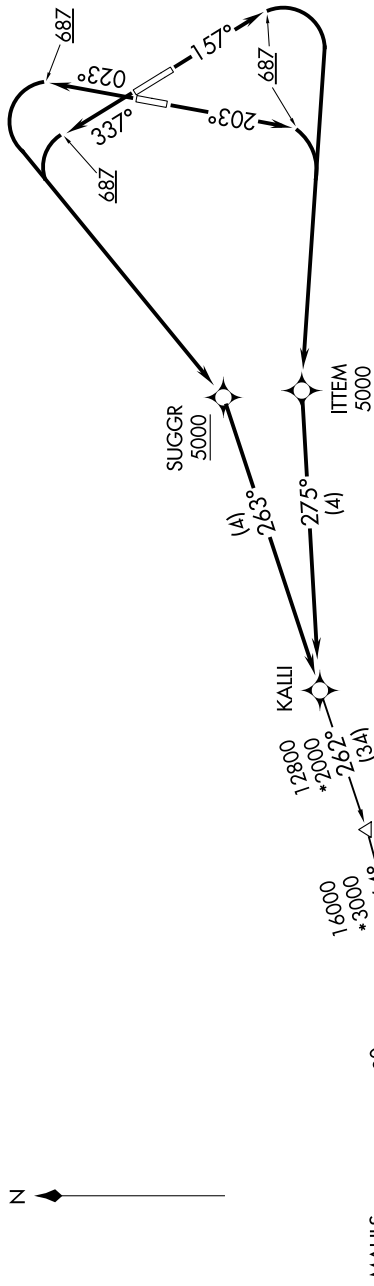

KALLI SEVEN DEPARTURE (RNAV)

TOP ALTITUDE:
5000

TAKEOFF MINIMUMS

Rwys 2, 16, 20, 34: Standard with minimum climb of 500' per NM to 687.

- ATIS 119.15 263.025
- CINC DEL 127.55 348.6
- GND CON 121.9 348.6
- RICHMOND TOWER 121.1 257.8
- POTOMAC DEP CON 126.75 307.2