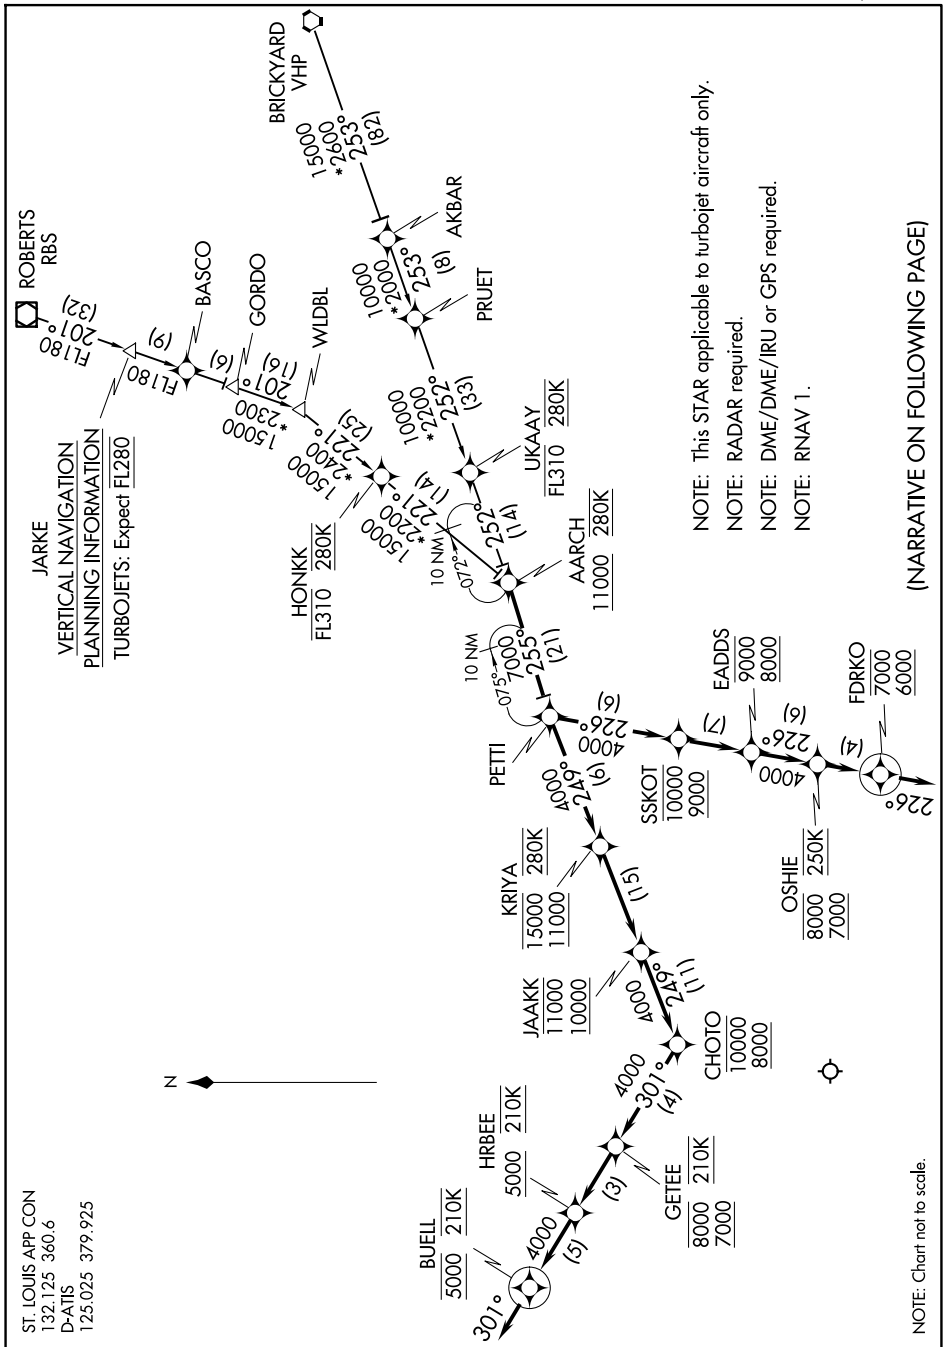

AARCH TWO ARRIVAL (RNAV)

AL-360 (FAA)

ST LOUIS LAMBERT INTL (STL)
ST. LOUIS, MISSOURI

NC-3, 11 JUN 2026 to 09 JUL 2026

AARCH TWO ARRIVAL (RNAV)

ST. LOUIS, MISSOURI
ST LOUIS LAMBERT INTL (STL)

(NARRATIVE ON FOLLOWING PAGE)

NC-3, 11 JUN 2026 to 09 JUL 2026