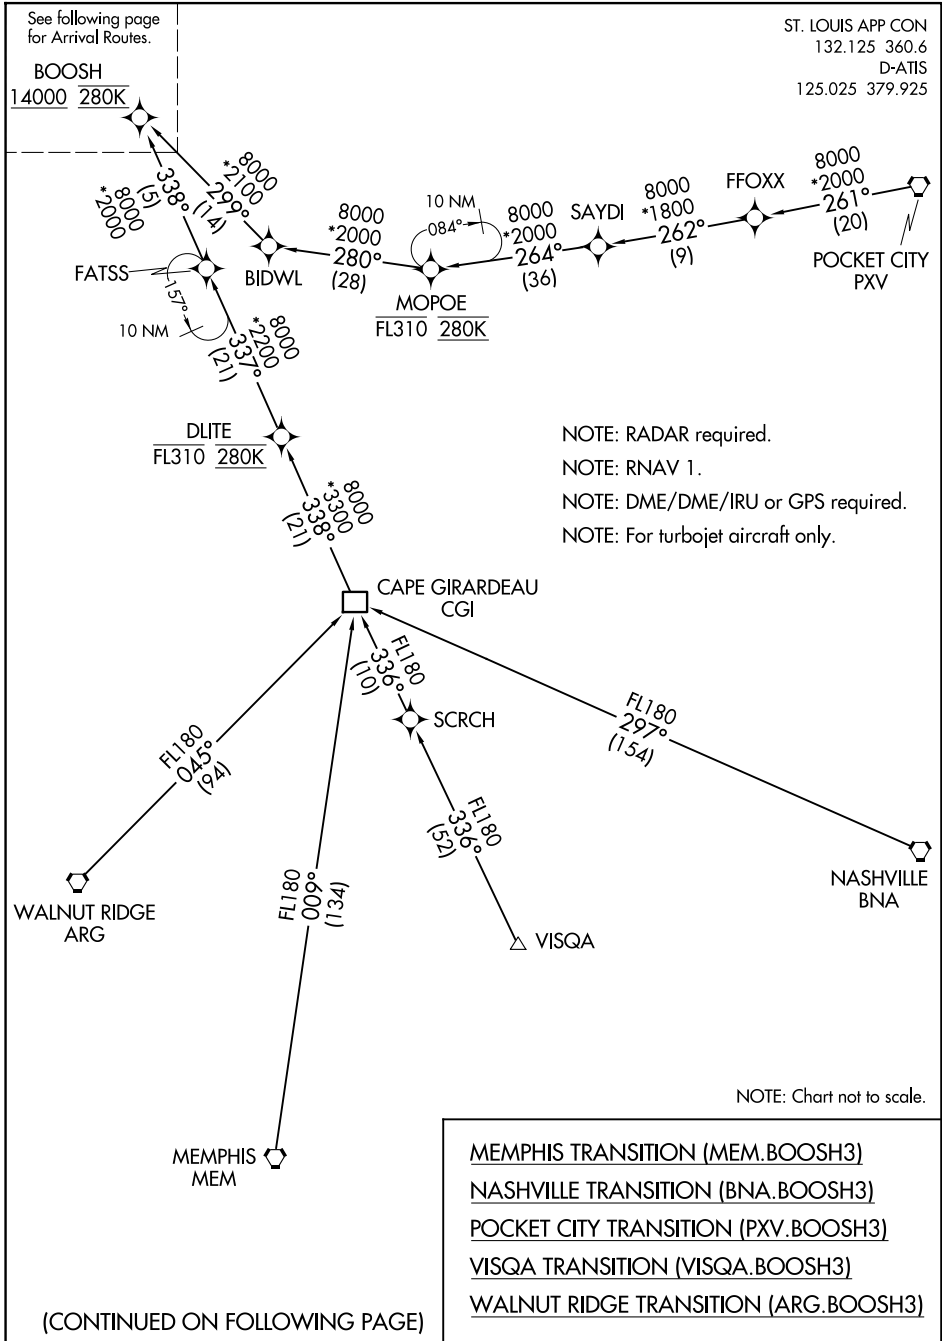

BOOSH THREE ARRIVAL (RNAV) Transition Routes

ST LOUIS LAMBERT INTL (STL)
ST. LOUIS, MISSOURI

See following page
for Arrival Routes.

ST. LOUIS APP CON
132.125 360.6
D-ATIS
125.025 379.925

BOOSH
14000 280K

(CONTINUED ON FOLLOWING PAGE)

BOOSH THREE ARRIVAL (RNAV) Transition Routes

ST. LOUIS, MISSOURI
ST LOUIS LAMBERT INTL (STL)

NC-3, 11 JUN 2026 to 09 JUL 2026

NC-3, 11 JUN 2026 to 09 JUL 2026