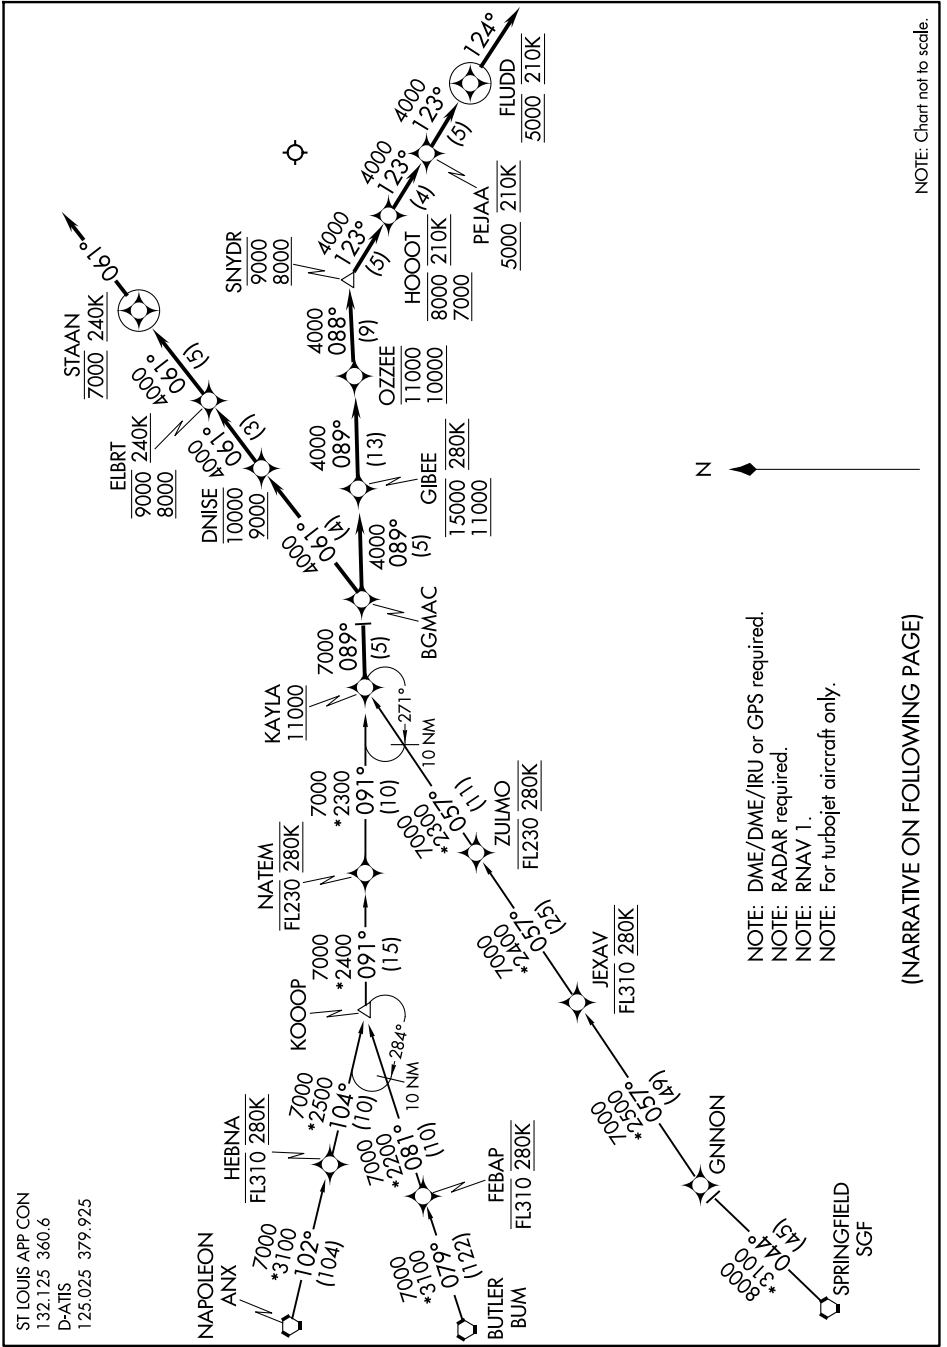

(KAYLA.KAYLA3) 18312

KAYLA THREE ARRIVAL (RNAV)

AL-360 (FAA)

ST LOUIS LAMBERT INTL (STL)
ST. LOUIS, MISSOURI

NC-3, 11 JUN 2026 to 09 JUL 2026

- NOTE: DME/DME/IRU or GPS required.
- NOTE: RADAR required.
- NOTE: RNAV 1.
- NOTE: For turbojet aircraft only.

(NARRATIVE ON FOLLOWING PAGE)

NOTE: Chart not to scale.

NC-3, 11 JUN 2026 to 09 JUL 2026

KAYLA THREE ARRIVAL (RNAV)
(KAYLA.KAYLA3) 12OCT17

ST. LOUIS, MISSOURI
ST LOUIS LAMBERT INTL (STL)