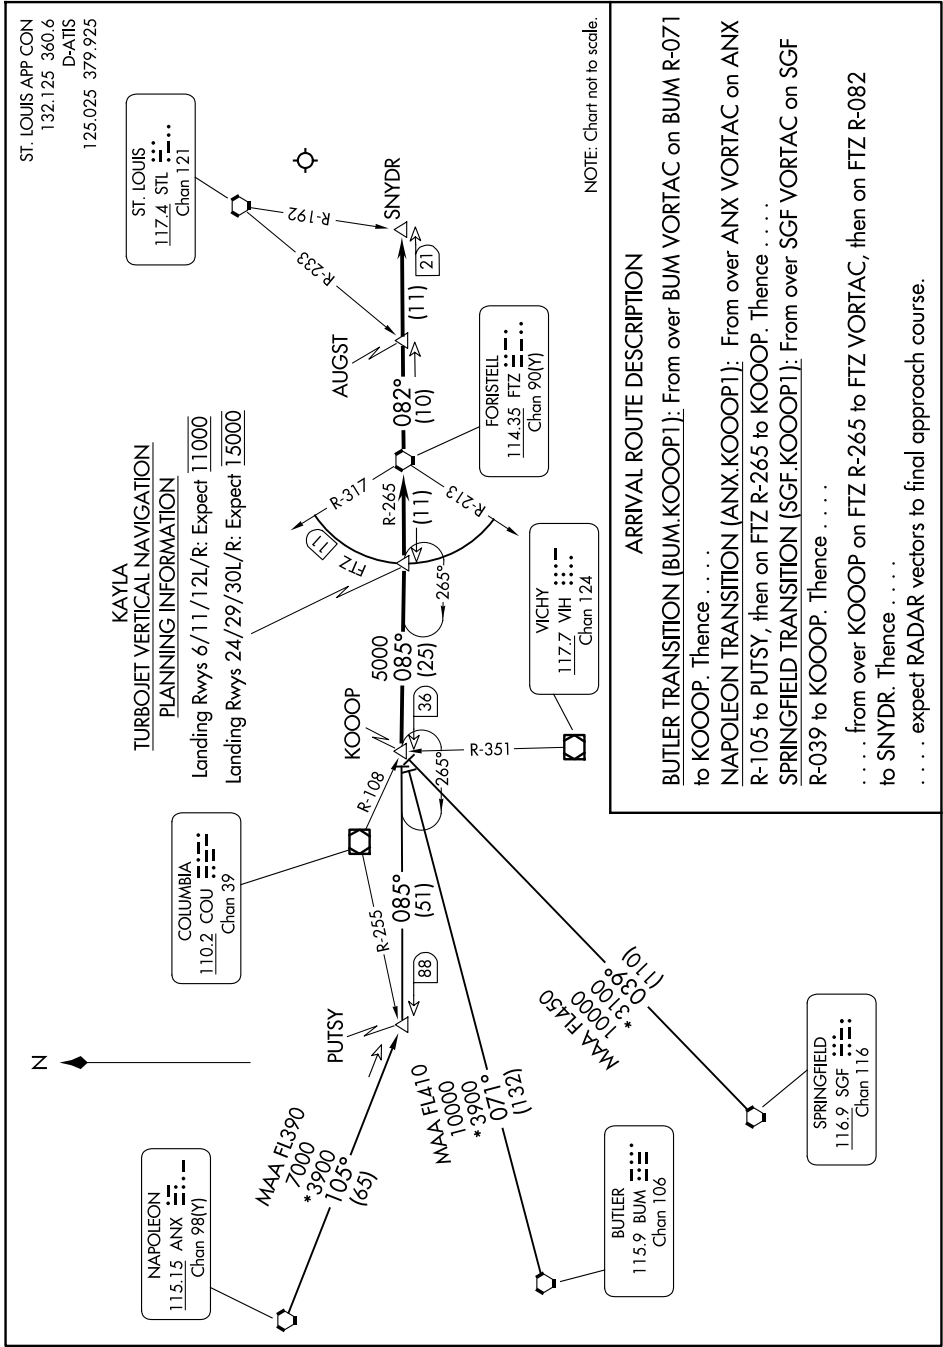

KOOOP ONE ARRIVAL

AL-360 (FAA)

ST LOUIS LAMBERT INTL (STL)

ST. LOUIS, MISSOURI

9202 T01r 60 of 9202 N01r 14 '8-CN

KOOOP ONE ARRIVAL

ST. LOUIS, MISSOURI

ST LOUIS LAMBERT INTL (STL)

NC-3, 11 JUN 2026 to 09 JUL 2026