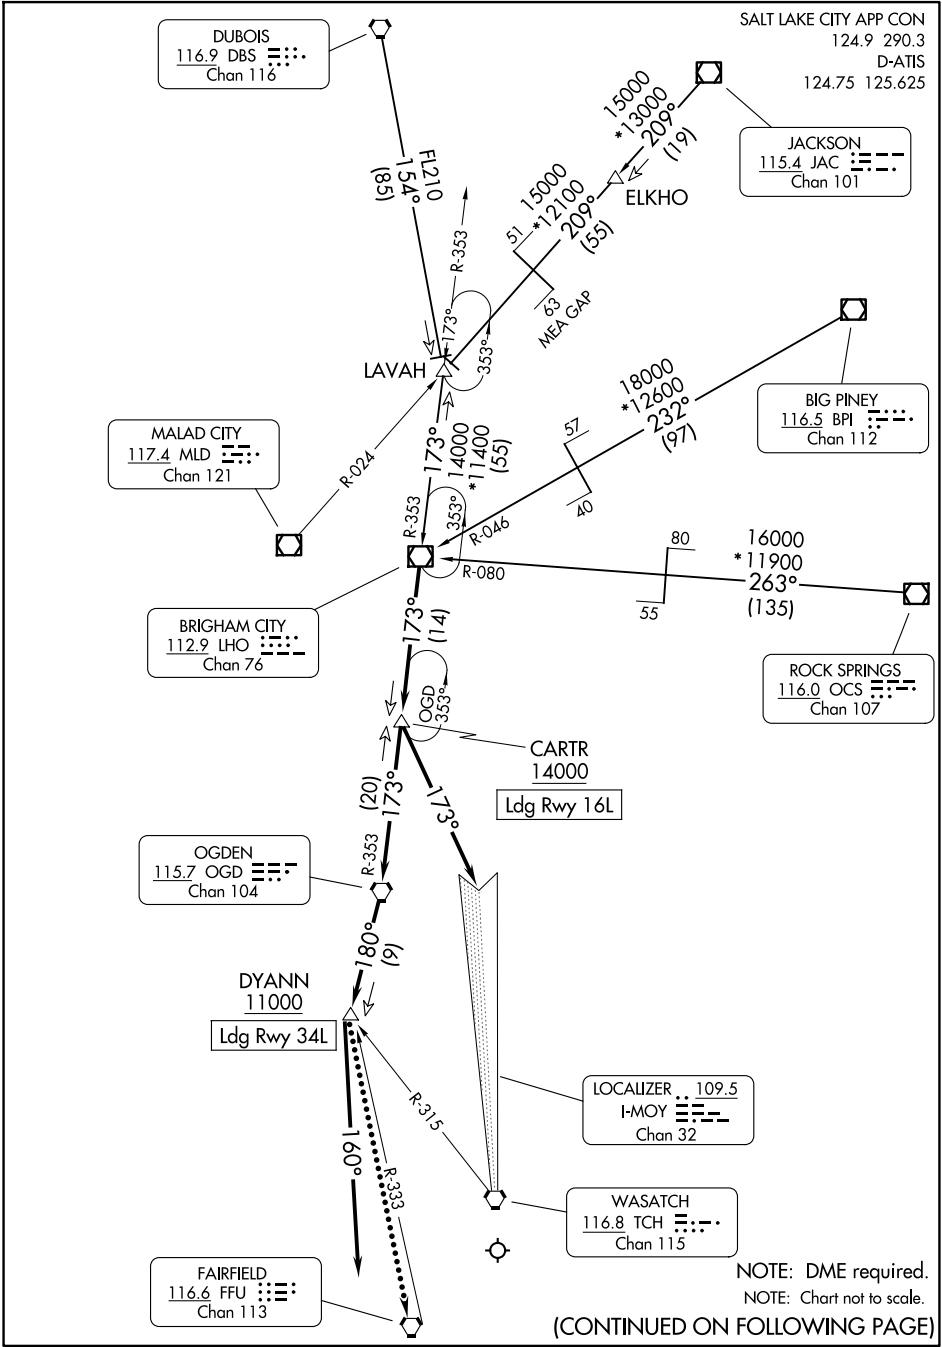

(LHO.LHO5) 24025

BRIGHAM CITY FIVE ARRIVAL

AL-365 (FAA)

SALT LAKE CITY INTL (SLC)
SALT LAKE CITY, UTAH

SW-4, 11 JUN 2026 to 09 JUL 2026

SW-4, 11 JUN 2026 to 09 JUL 2026

BRIGHAM CITY FIVE ARRIVAL

(LHO.LHO5) 15JUN23

SALT LAKE CITY, UTAH
SALT LAKE CITY INTL (SLC)

(CONTINUED ON FOLLOWING PAGE)