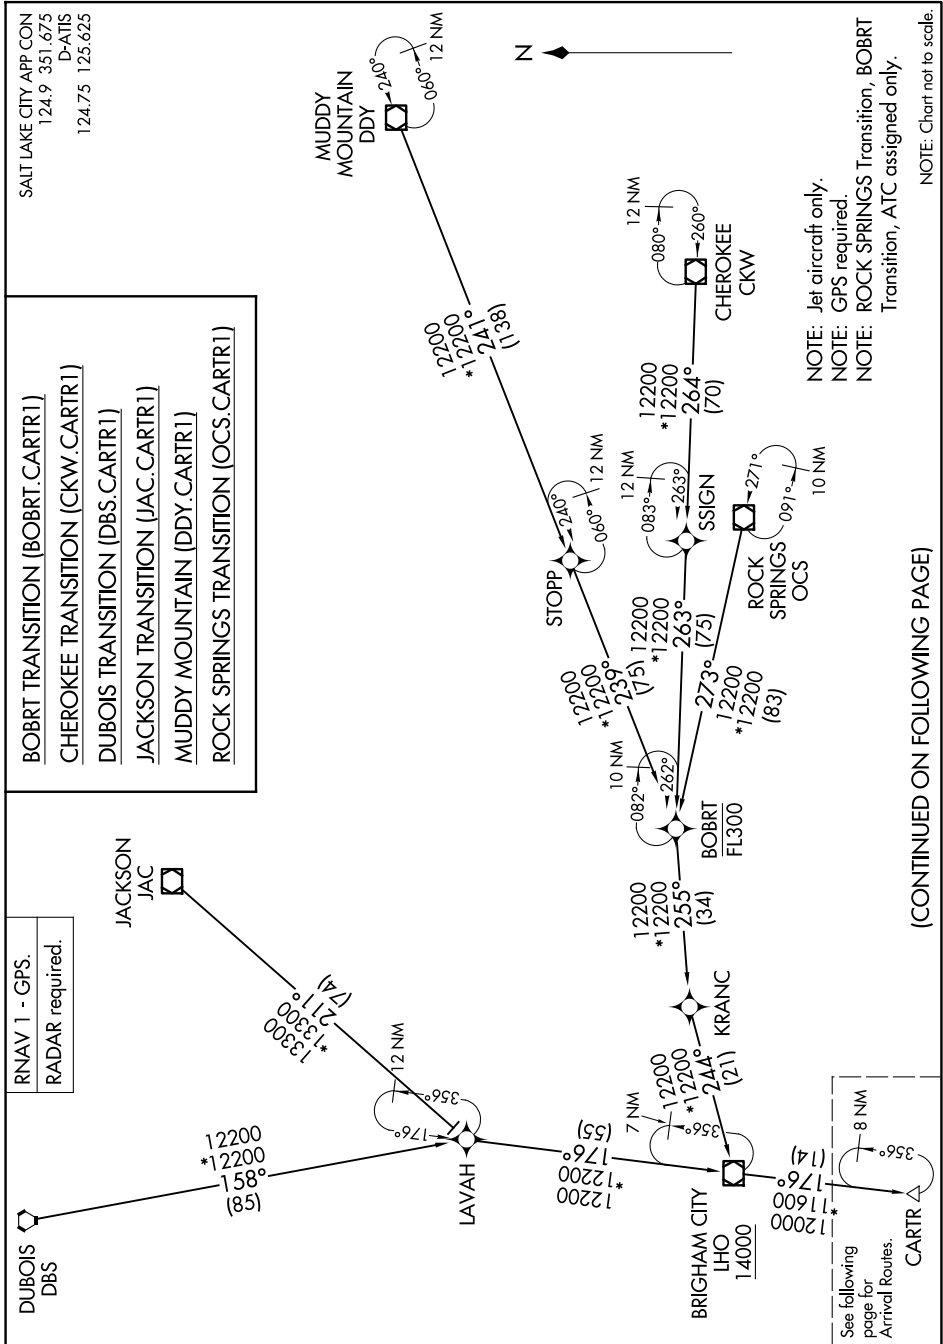

CARTR ONE ARRIVAL (RNAV) Transition Routes

SW-4, 11 JUN 2026 to 09 JUL 2026

(CONTINUED ON FOLLOWING PAGE)

SW-4, 11 JUN 2026 to 09 JUL 2026

CARTR ONE ARRIVAL (RNAV) Transition Routes