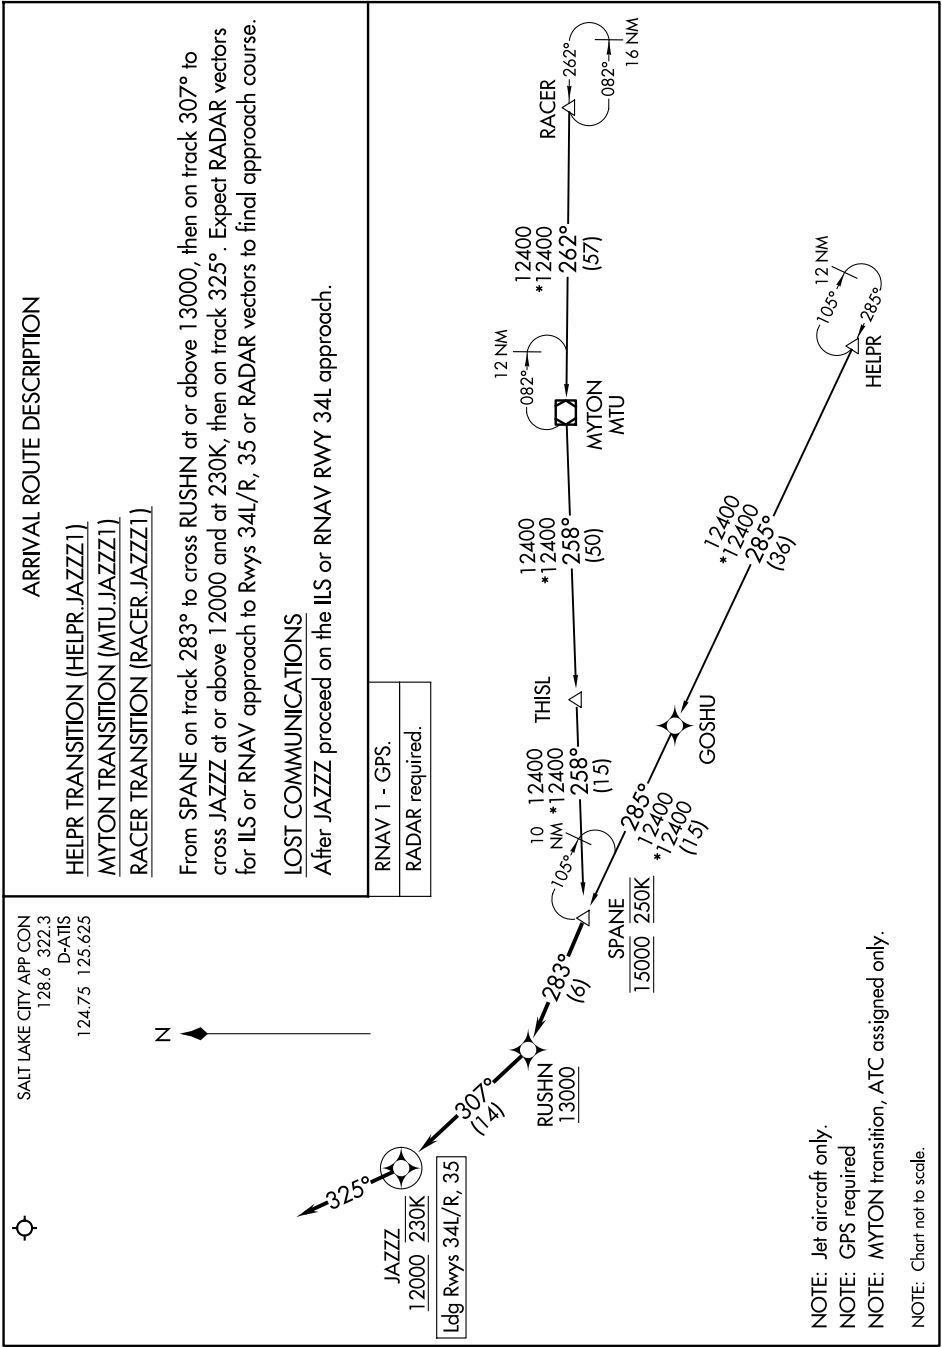

JAZZZ ONE ARRIVAL (RNAV)

AL-365 (FAA)

SALT LAKE CITY INTL (SLC)
SALT LAKE CITY, UTAH

SW-4, 11 JUN 2026 to 09 JUL 2026

SW-4, 11 JUN 2026 to 09 JUL 2026

JAZZZ ONE ARRIVAL (RNAV)

SALT LAKE CITY, UTAH
SALT LAKE CITY INTL (SLC)