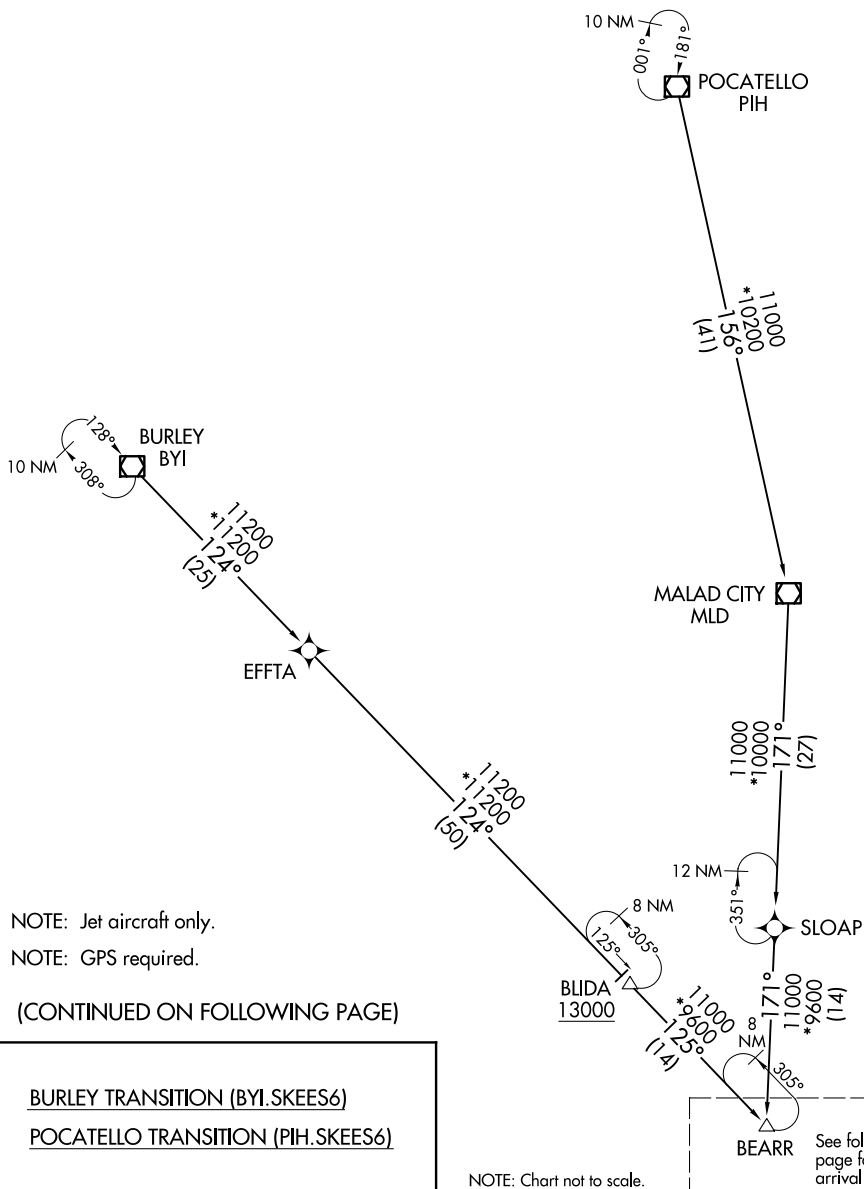

(BEARR.SKEES6) 25051

# SKEES SIX ARRIVAL (RNAV) Transition Routes AL-365 (FAA)

SALT LAKE CITY INTL (SLC)  
SALT LAKE CITY, UTAH

SALT LAKE CITY APP CON  
124.9 290.3  
D-ATIS  
124.75 125.625

RNAV 1 - GPS.  
RADAR required.

NOTE: Jet aircraft only.

NOTE: GPS required.

(CONTINUED ON FOLLOWING PAGE)

BURLEY TRANSITION (BYI.SKEES6)

POCATELLO TRANSITION (PIH.SKEES6)

NOTE: Chart not to scale.

See following page for arrival routes

SW-4, 11 JUN 2026 to 09 JUL 2026

# SKEES SIX ARRIVAL (RNAV) Transition Routes

(BEARR.SKEES6) 20FEB25

SALT LAKE CITY, UTAH  
SALT LAKE CITY INTL (SLC)