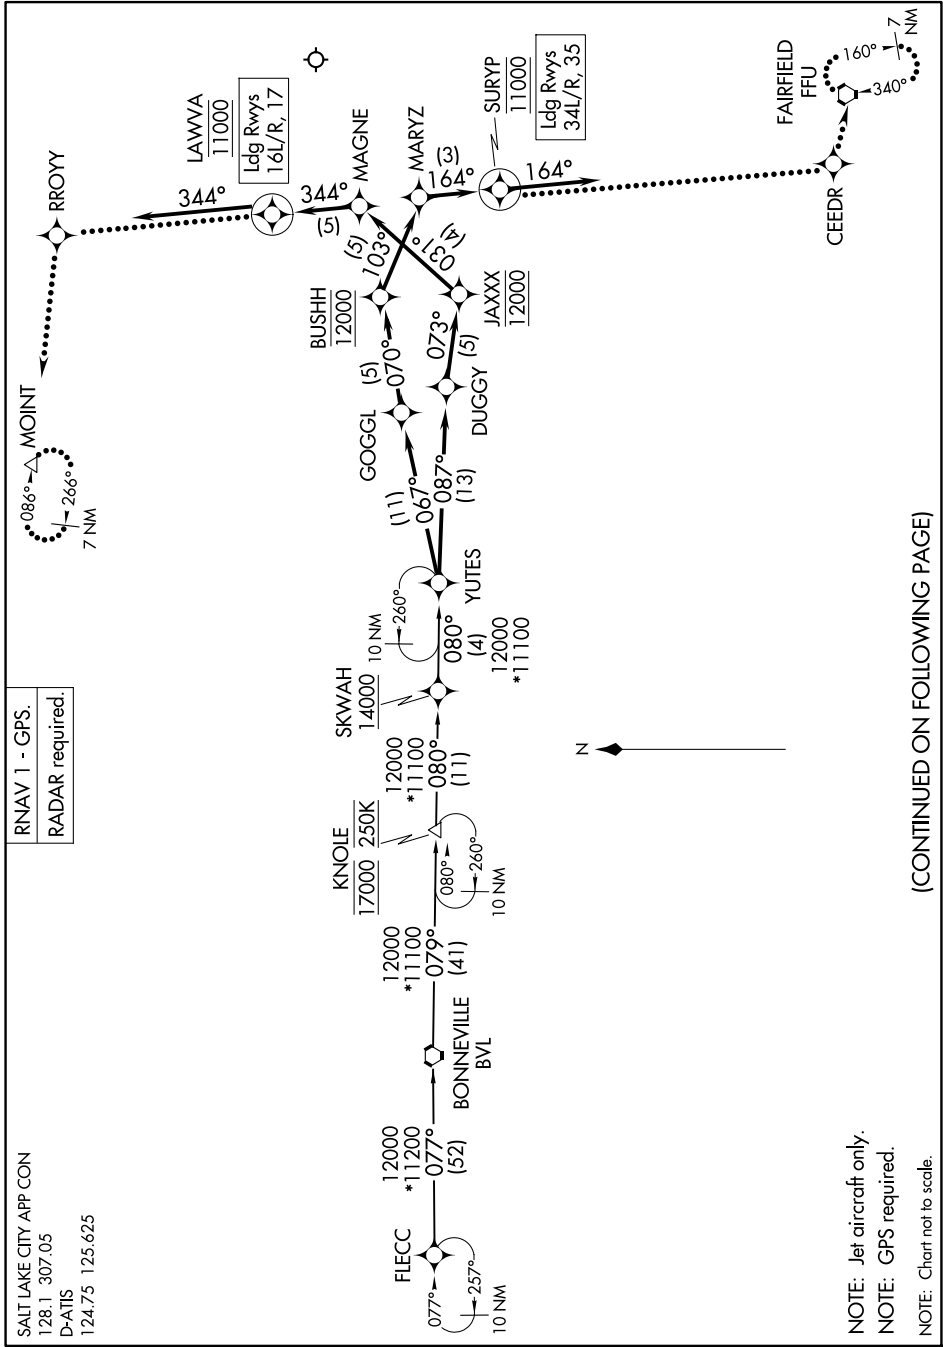

(YUTES.YUTES2) 26078

YUTES TWO ARRIVAL (RNAV)

AL-365 (FAA)

SALT LAKE CITY INTL (SLC)
SALT LAKE CITY, UTAH

SW-4, 11 JUN 2026 to 09 JUL 2026

(CONTINUED ON FOLLOWING PAGE)

SW-4, 11 JUN 2026 to 09 JUL 2026

YUTES TWO ARRIVAL (RNAV)