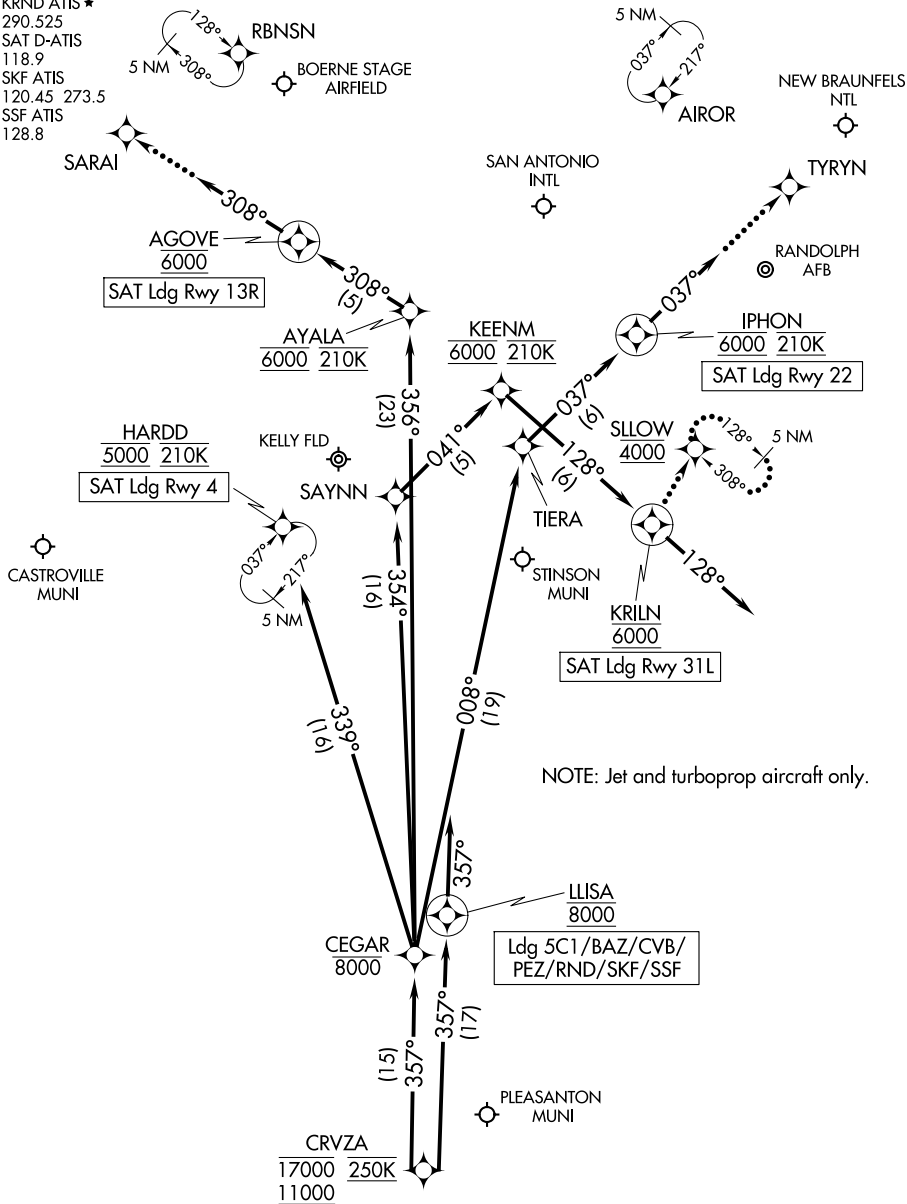

# CRVZA TWO ARRIVAL (RNAV) Arrival Routes

SAN ANTONIO, TEXAS

SAN ANTONIO APP CON  
 125.7 290.225  
 BAZ ATIS  
 119.325  
 KRND ATIS ★  
 290.525  
 SAT D-ATIS  
 118.9  
 SKF ATIS  
 120.45 273.5  
 SSF ATIS  
 128.8

RNAV 1 - DME/DME/IRU or GPS.  
 RADAR required.

NOTE: Jet and turboprop aircraft only.

NOTE: Chart not to scale.

(CONTINUED ON FOLLOWING PAGE)

# CRVZA TWO ARRIVAL (RNAV) Arrival Routes

SAN ANTONIO, TEXAS