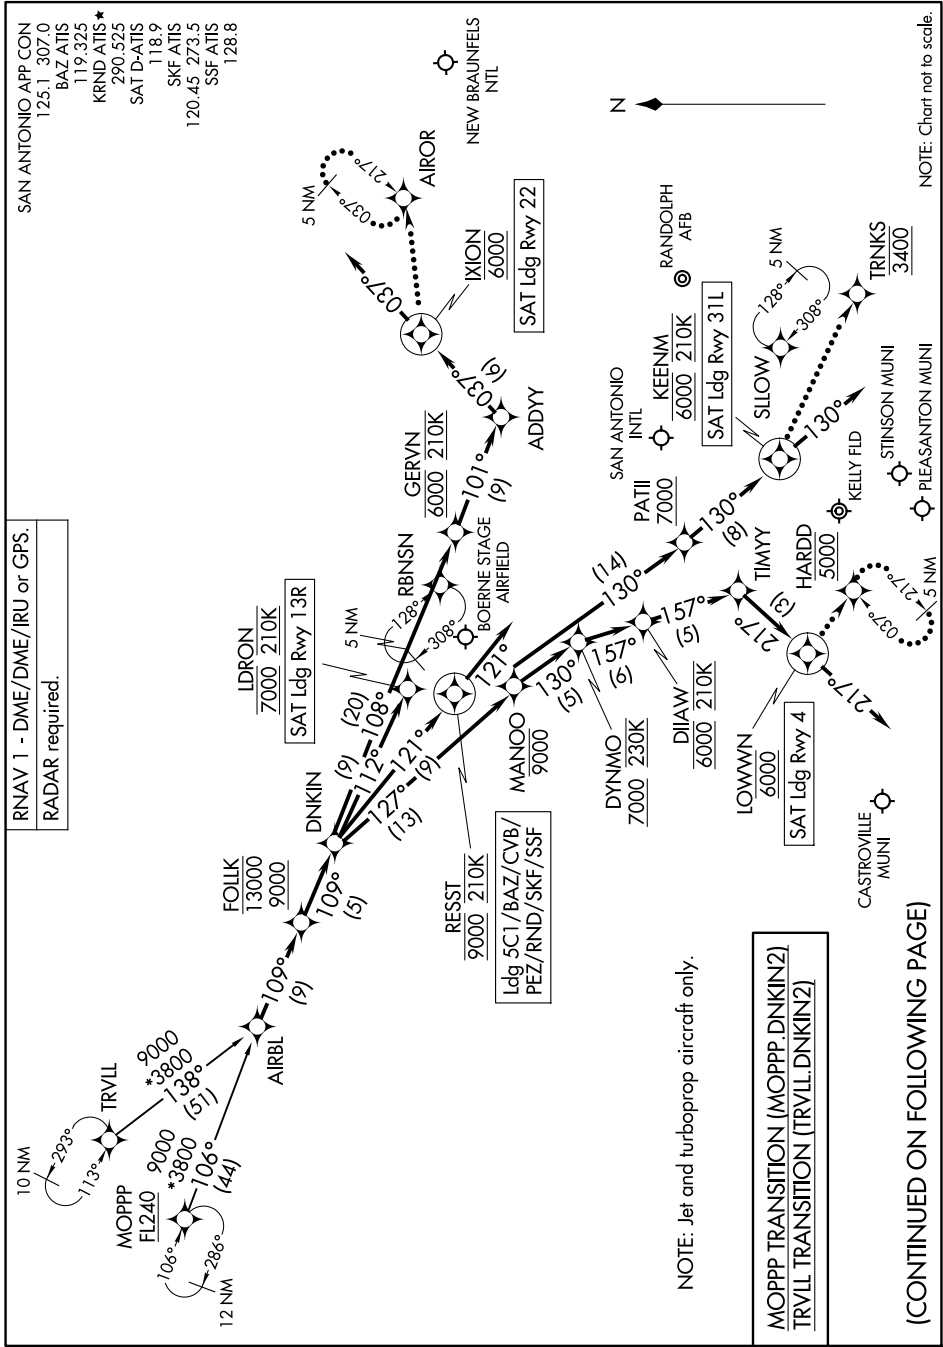

DNKIN TWO ARRIVAL (RNAV)

SAN ANTONIO, TEXAS

9200 JUN 60 1200 JUN 11 '8-CS

SAN ANTONIO APP CON
125.1 307.0
BAZ ATIS
119.325
KRND ATIS *
290.525
SAT D-ATIS
118.9
SKF ATIS
120.45 273.5
SSF ATIS
128.8

RNAV 1 - DME/DME/IRU or GPS.
RADAR required.

NOTE: Chart not to scale.

NOTE: Jet and turboprop aircraft only.

MOPPP TRANSITION (MOPPP.DNKIN2)
 TRVL TRANSITION (TRVL.DNKIN2)

(CONTINUED ON FOLLOWING PAGE)

SC-3, 11 JUN 2026 to 09 JUL 2026