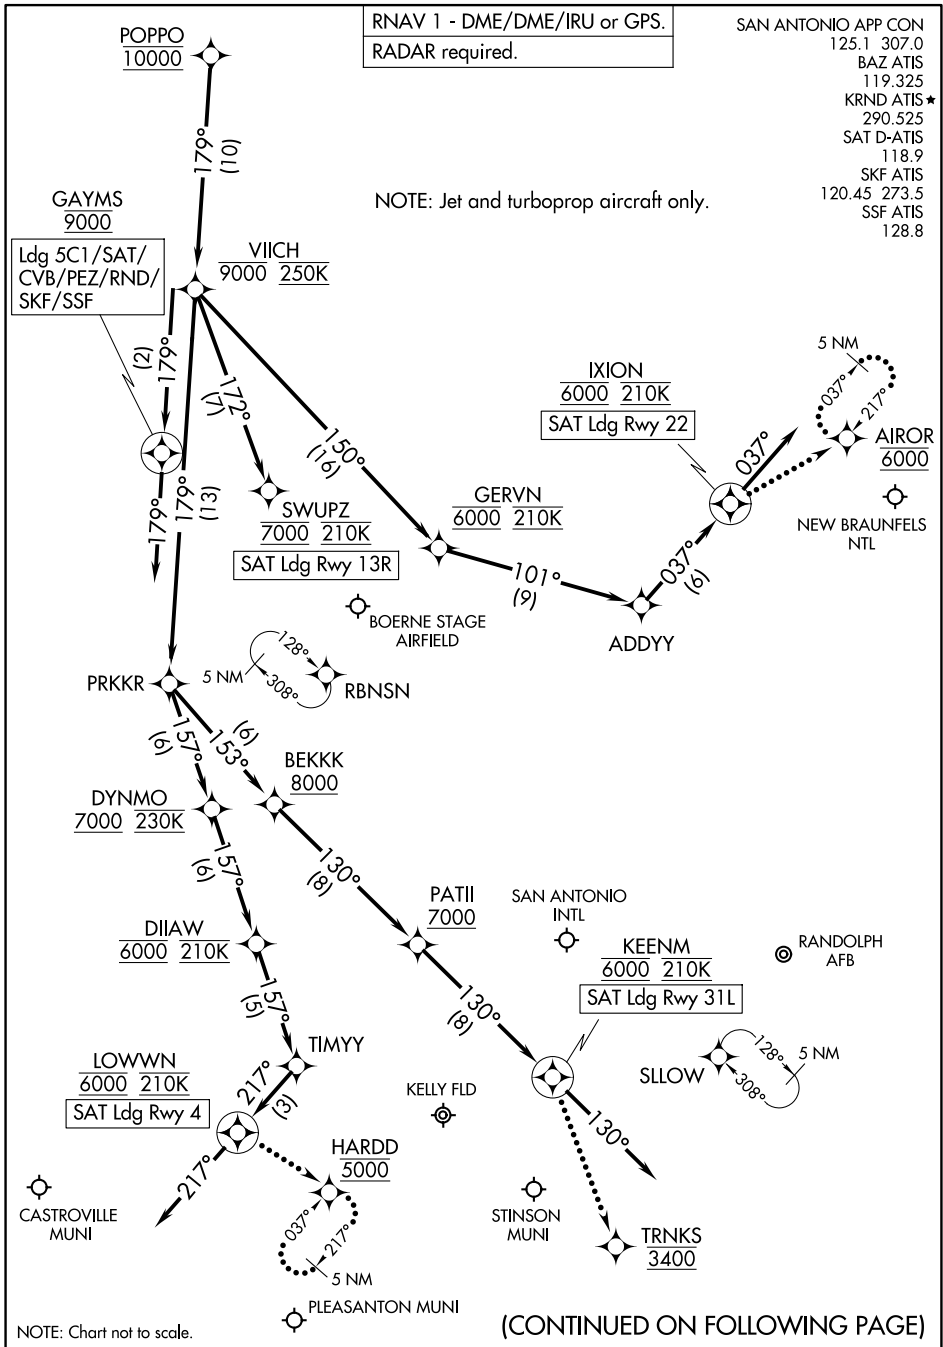

POPPO TWO ARRIVAL (RNAV) Arrival Routes

SAN ANTONIO, TEXAS

RNAV 1 - DME/DME/IRU or GPS.  
RADAR required.

- SAN ANTONIO APP CON 125.1 307.0
- BAZ ATIS 119.325
- KRND ATIS★ 290.525
- SAT D-ATIS 118.9
- SKF ATIS 120.45 273.5
- SSF ATIS 128.8

NOTE: Jet and turboprop aircraft only.

NOTE: Chart not to scale.

(CONTINUED ON FOLLOWING PAGE)

POPPO TWO ARRIVAL (RNAV) Arrival Routes

SAN ANTONIO, TEXAS

SC-3, 11 JUN 2026 to 09 JUL 2026

SC-3, 11 JUN 2026 to 09 JUL 2026