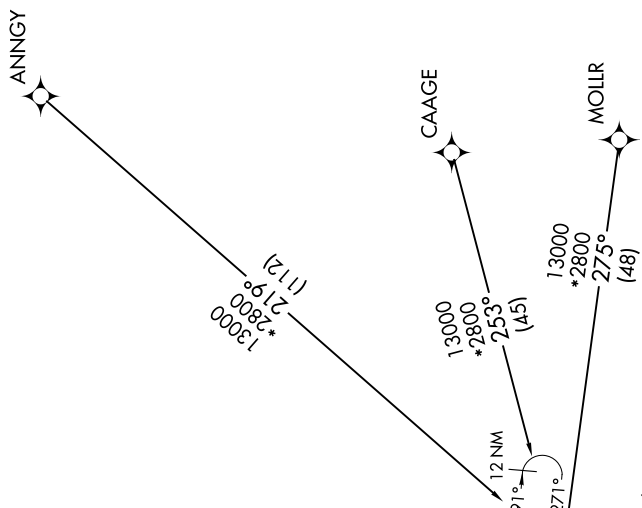

QERVO THREE ARRIVAL (RNAV) Transition Routes

SAN ANTONIO, TEXAS

SC-3, 11 JUN 2026 to 09 JUL 2026

- ANNGY TRANSITION (ANNGY.QERVO3)
- BLEWE TRANSITION (BLEWE.QERVO3)
- CAAGE TRANSITION (CAAGE.QERVO3)
- MOLLR TRANSITION (MOLLR.QERVO3)
- WAILN TRANSITION (WAILN.QERVO3)
- WINDU TRANSITION (WINDU.QERVO3)

RNAV 1-DME/DME/IRU or GPS.
RADAR required.

SAN ANTONIO APP CON
127.1 269.1
BAZ ATIS
119.325
KRND ATIS *
290.525
SAT D-ATIS
118.9
SKF ATIS
120.45 273.5
SSF ATIS
128.8

NOTE: Jet and turboprop aircraft only.
NOTE: WAILN Transition for Houston terminal area departures only.

MARCS
15000
13000
See following page for arrival routes.

(CONTINUED ON FOLLOWING PAGE)

NOTE: Chart not to scale.

SC-3, 11 JUN 2026 to 09 JUL 2026

QERVO THREE ARRIVAL (RNAV) Transition Routes

SAN ANTONIO, TEXAS