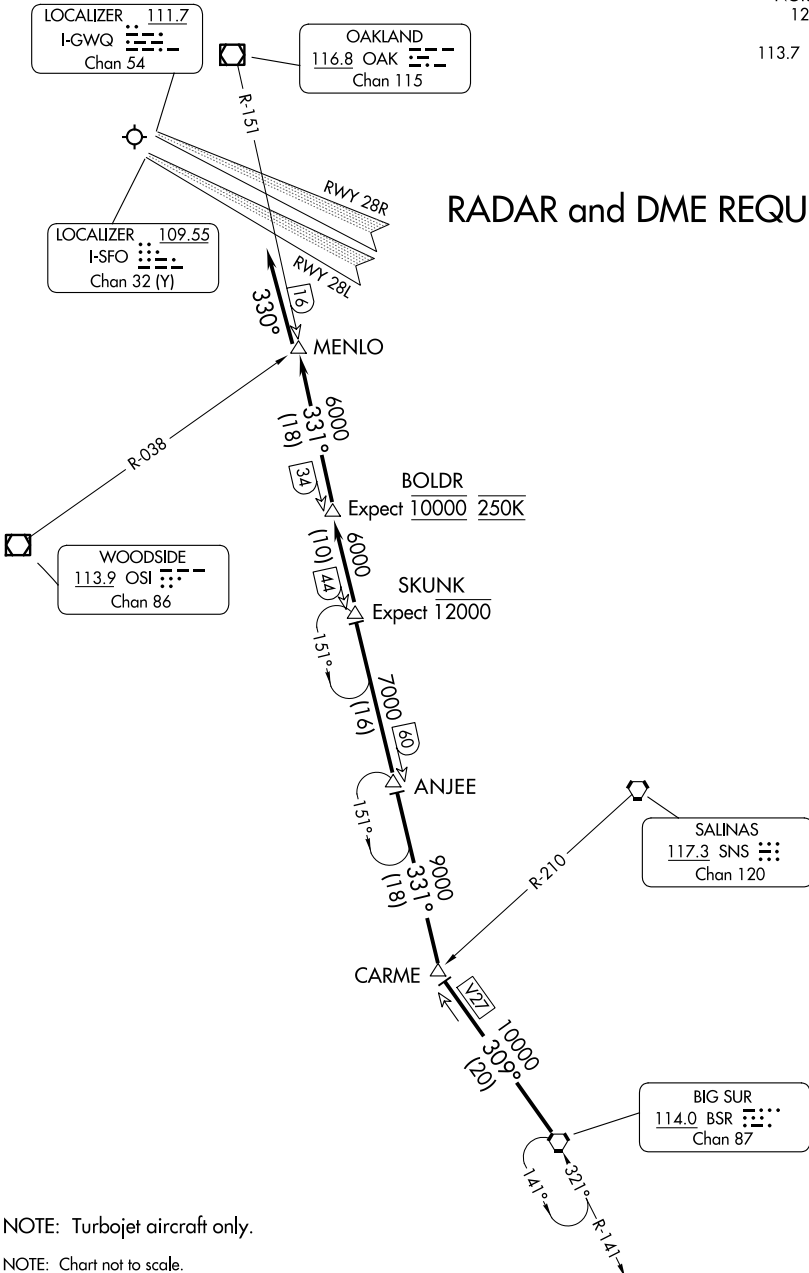

(BSR.BSR3) 23334

BIG SUR THREE ARRIVAL

AL-375 (FAA)

SAN FRANCISCO INTL (SFO)
SAN FRANCISCO, CALIFORNIA

OAKLAND CENTER
125.45 307.3
NORCAL APP CON
128.575 254.25
D-ATIS
113.7 115.8 118.85

RADAR and DME REQUIRED

NOTE: Turboprop aircraft only.

NOTE: Chart not to scale.

BIG SUR THREE ARRIVAL

(BSR.BSR3) 15SEP16

SAN FRANCISCO, CALIFORNIA
SAN FRANCISCO INTL (SFO)

SW-2, 11 JUN 2026 to 09 JUL 2026

SW-2, 11 JUN 2026 to 09 JUL 2026