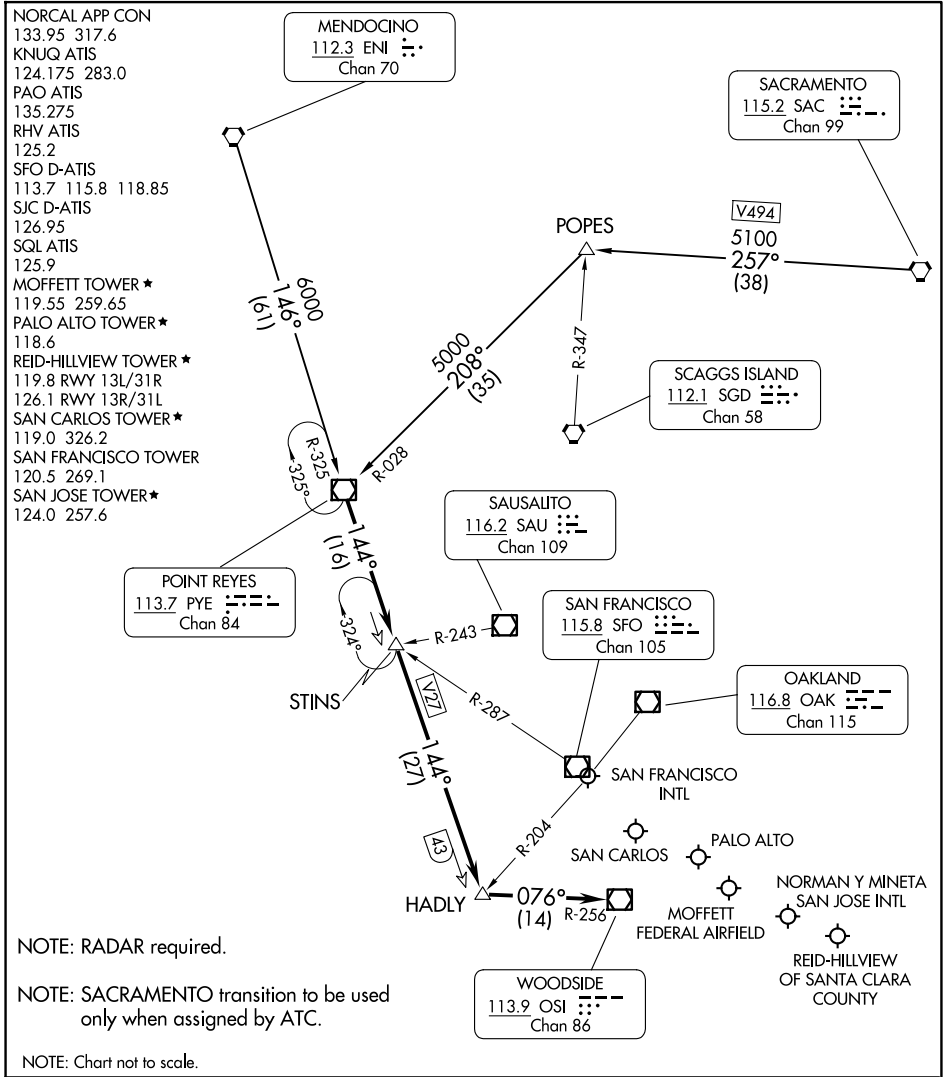

# POINT REYES THREE ARRIVAL

AL-375 (FAA)

SAN FRANCISCO, CALIFORNIA

SW-2, 11 JUN 2026 to 09 JUL 2026

SW-2, 11 JUN 2026 to 09 JUL 2026

## ARRIVAL ROUTE DESCRIPTION

MENDOCINO TRANSITION (ENI.PYE3): From over ENI VORTAC on ENI R-146 and PYE R-325 to PYE VOR/DME. Thence. . .

SACRAMENTO TRANSITION (SAC.PYE3): From over SAC VORTAC on SAC R-257 and PYE R-028 to PYE VOR/DME. Thence. . .

. . . From over PYE VOR/DME on PYE R-144 to HADLY, then on OSI R-256 to OSI VOR/DME. Expect RADAR vectors to final approach course.

# POINT REYES THREE ARRIVAL

SAN FRANCISCO, CALIFORNIA