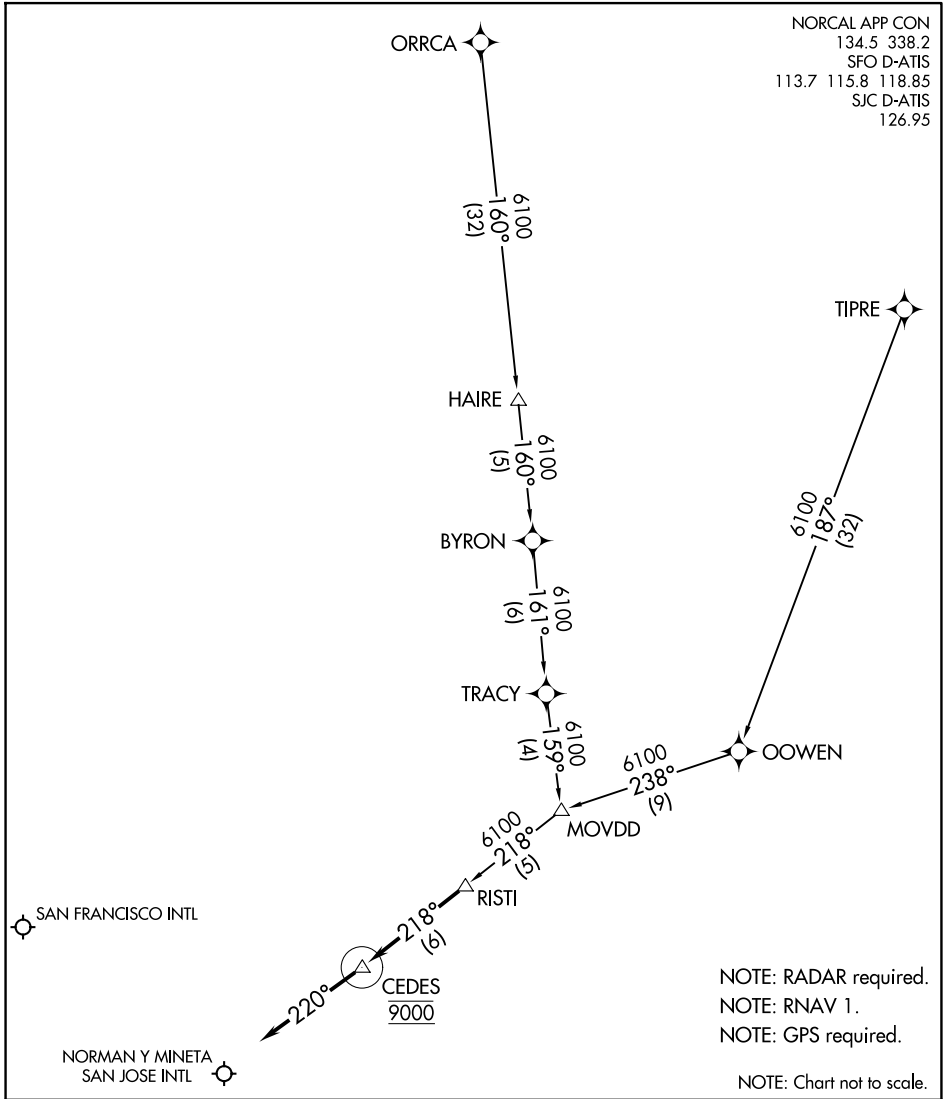

# RISTI ONE ARRIVAL (RNAV)

AL-375 (FAA)

SAN FRANCISCO, CALIFORNIA

NORCAL APP CON  
 134.5 338.2  
 SFO D-ATIS  
 113.7 115.8 118.85  
 SJC D-ATIS  
 126.95

SW-2, 11 JUN 2026 to 09 JUL 2026

SW-2, 11 JUN 2026 to 09 JUL 2026

## ARRIVAL ROUTE DESCRIPTION

ORRCA TRANSITION (ORRCA.RISTI1)

TIPRE TRANSITION (TIPRE.RISTI1)

LANDING KSFO/KSJC: From RISTI on track 218° to cross CEDES at 9000, then on heading 220° or as assigned by ATC. Expect RADAR vectors to final approach course.