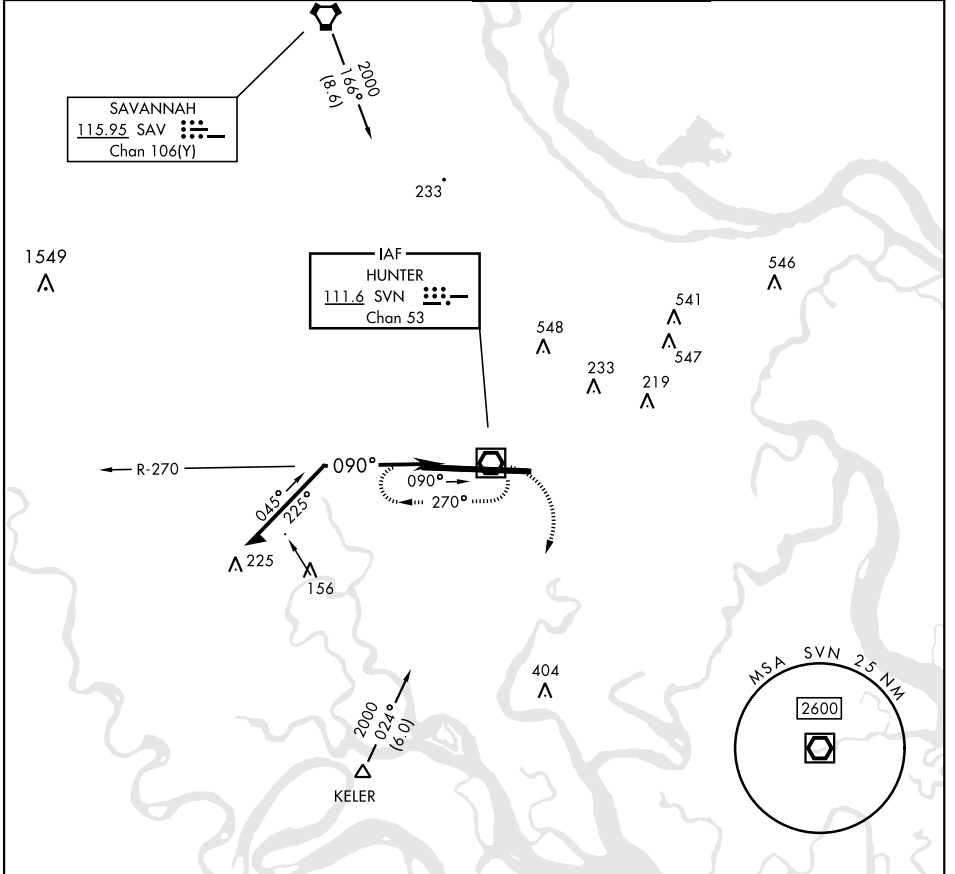

SAVANNAH, GEORGIA

COPTER VOR RWY 10

SVN VOR/DME 111.6 Chan 53	APCH CRS 090°	Rwy Idg 11,393 THRE 17 Arprt Elev 41
---	-------------------------	---

[USA]

HUNTER AAF (KSVN)

B MISSED APPROACH: Climbing right turn to 1300 via SVN VOR/DME R-195, then climbing right turn to 2000 direct SVN and hold.

ATIS ★ 127.525 323.125	SAVANNAH APP CON ★ 120.4 353.775	TOWER ★ 124.975 (CTAF) 279.575	GND CON ★ 121.8 291.675
----------------------------------	--	--	-----------------------------------

Remain within 5 NM	SVN VOR/DME	1300	2000	SVN	ELEV 41	THRE 17
CATEGORY	COPTER				REIL Rwy 10	
S-10	540-½	523	(500-½)	HIRL Rwy 10-28		

SAVANNAH, GEORGIA

32°01'N-81°09'W

HUNTER AAF (KSVN)

Orig A 20OCT11

COPTER VOR RWY 10

SE-4, 11 JUN 2026 to 09 JUL 2026

SE-4, 11 JUN 2026 to 09 JUL 2026