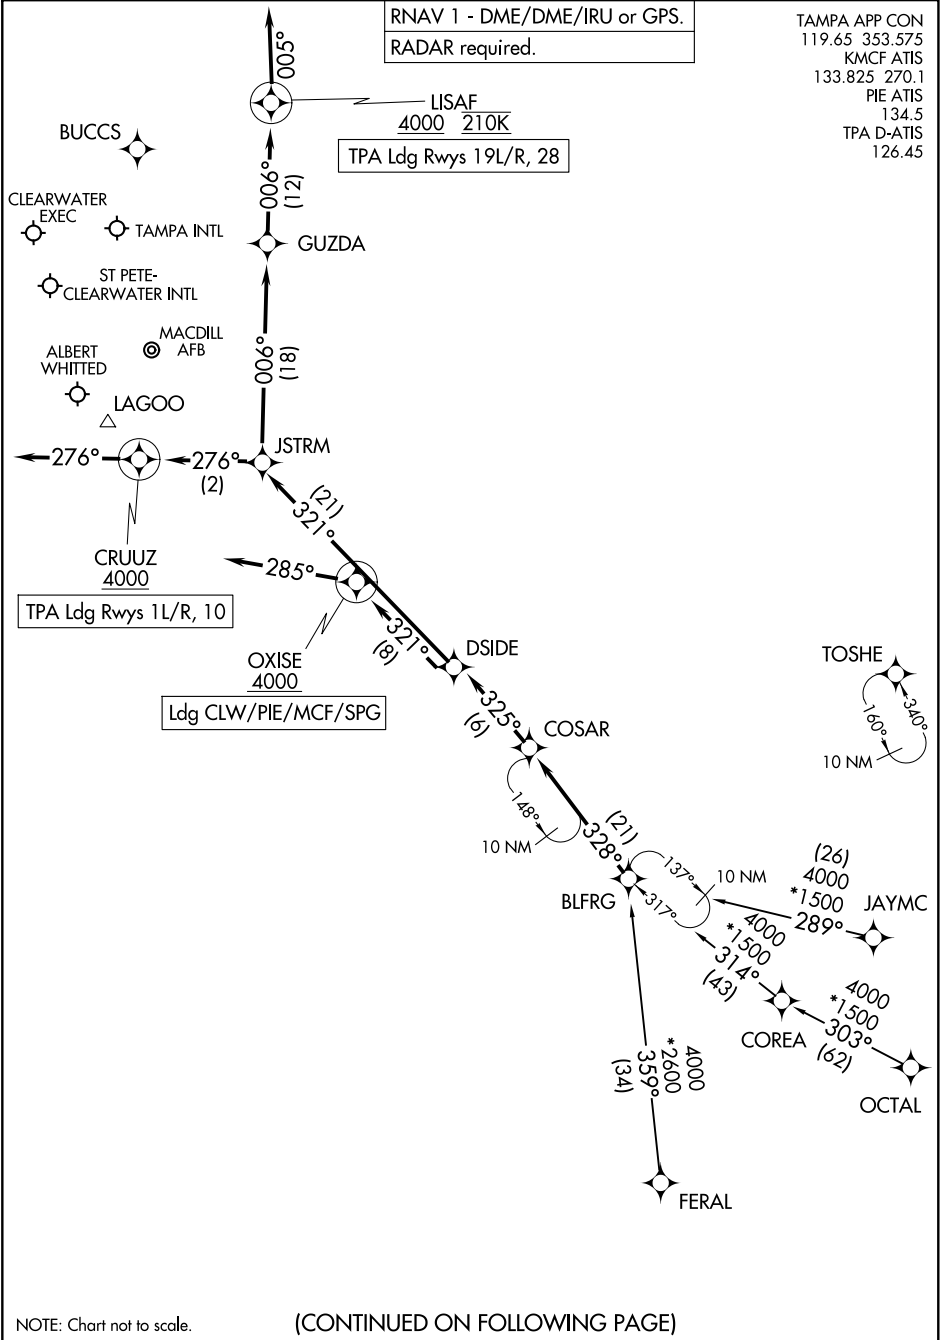

BLFRG THREE ARRIVAL (RNAV)

TAMPA, FLORIDA

SE-3, 11 JUN 2026 to 09 JUL 2026

SE-3, 11 JUN 2026 to 09 JUL 2026

NOTE: Chart not to scale.

(CONTINUED ON FOLLOWING PAGE)

BLFRG THREE ARRIVAL (RNAV)

TAMPA, FLORIDA