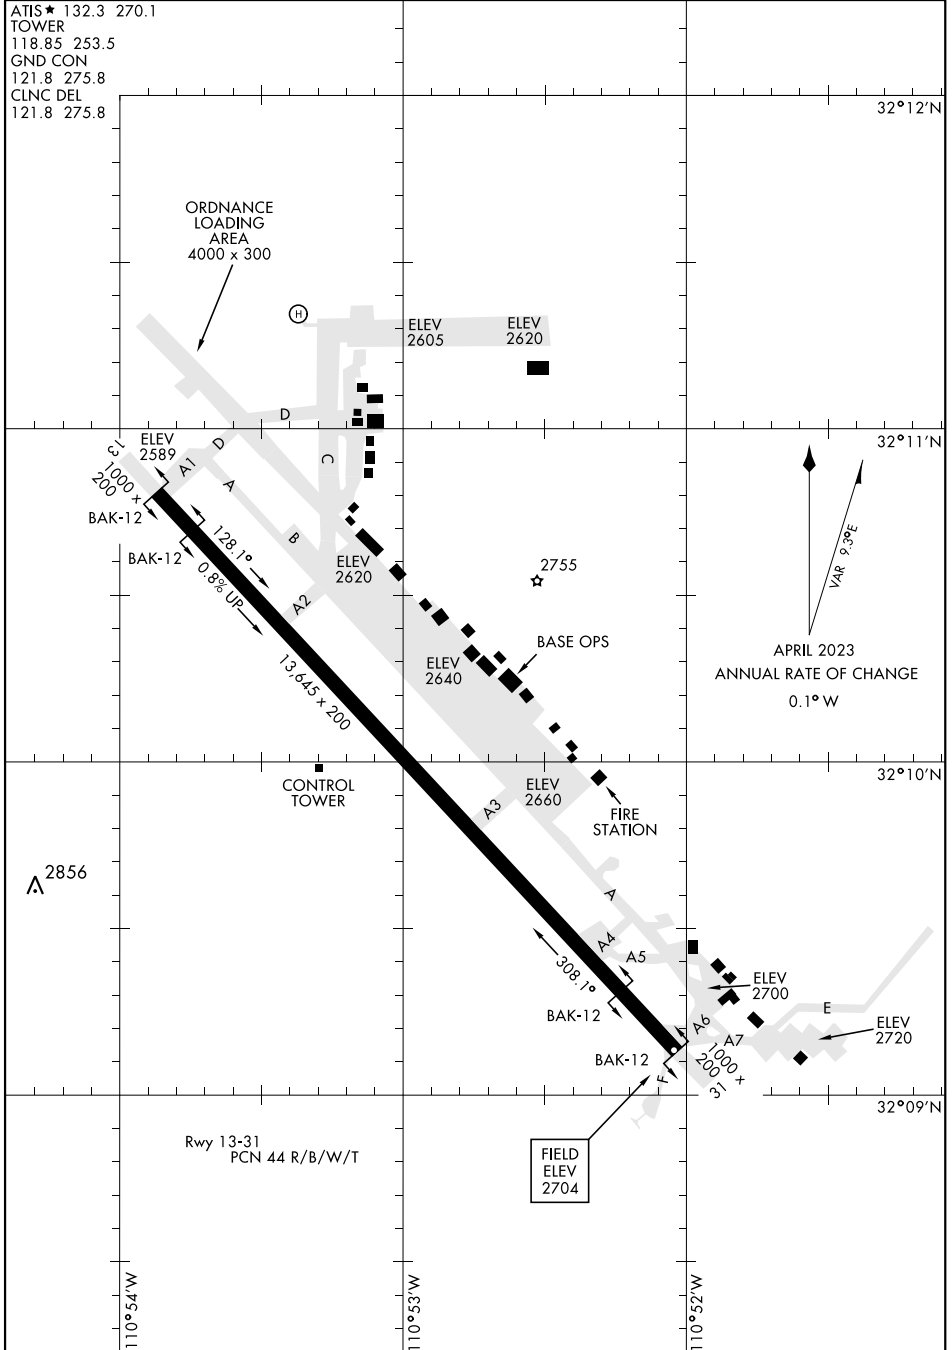

AIRPORT DIAGRAM

[USAF]

DAVIS-MONTHAN AFB (KDMA)

TUCSON, ARIZONA

SW-4, 11 JUN 2026 to 09 JUL 2026

SW-4, 11 JUN 2026 to 09 JUL 2026

AIRPORT DIAGRAM

TUCSON, ARIZONA
DAVIS-MONTHAN AFB (KDMA)