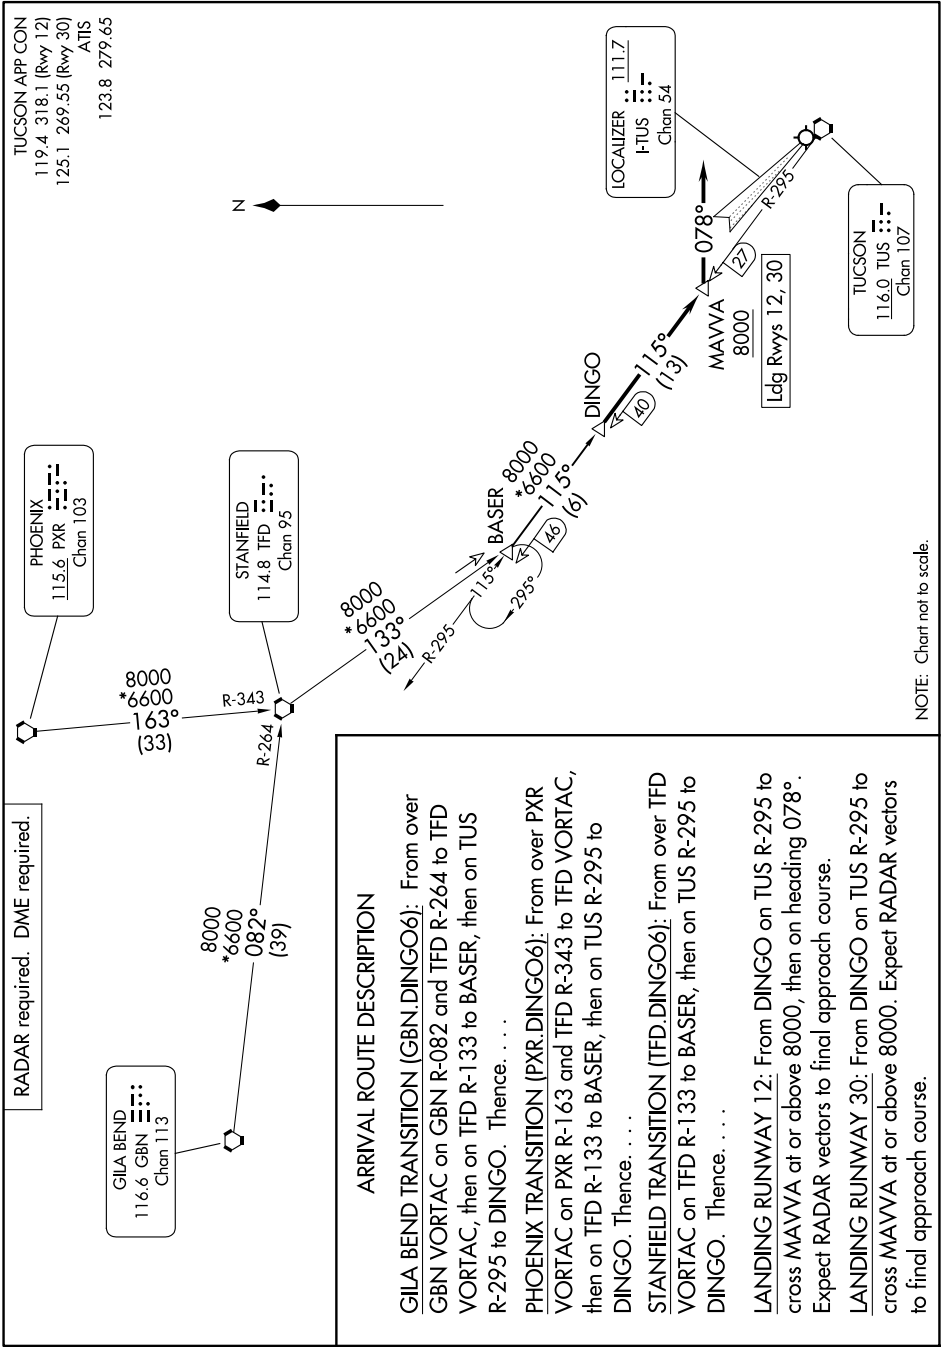

DINGO SIX ARRIVAL

AL-430 (FAA)

TUCSON INTL (TUS)
TUCSON, ARIZONA

SW-4, 11 JUN 2026 to 09 JUL 2026

TUCSON APP CON
119.4 318.1 (Rwy 12)
125.1 269.55 (Rwy 30)
ATIS
123.8 279.65

LOCALIZER 111.7
F-TUS
Chan 54

TUCSON
116.0 TUS
Chan 107

NOTE: Chart not to scale.

SW-4, 11 JUN 2026 to 09 JUL 2026