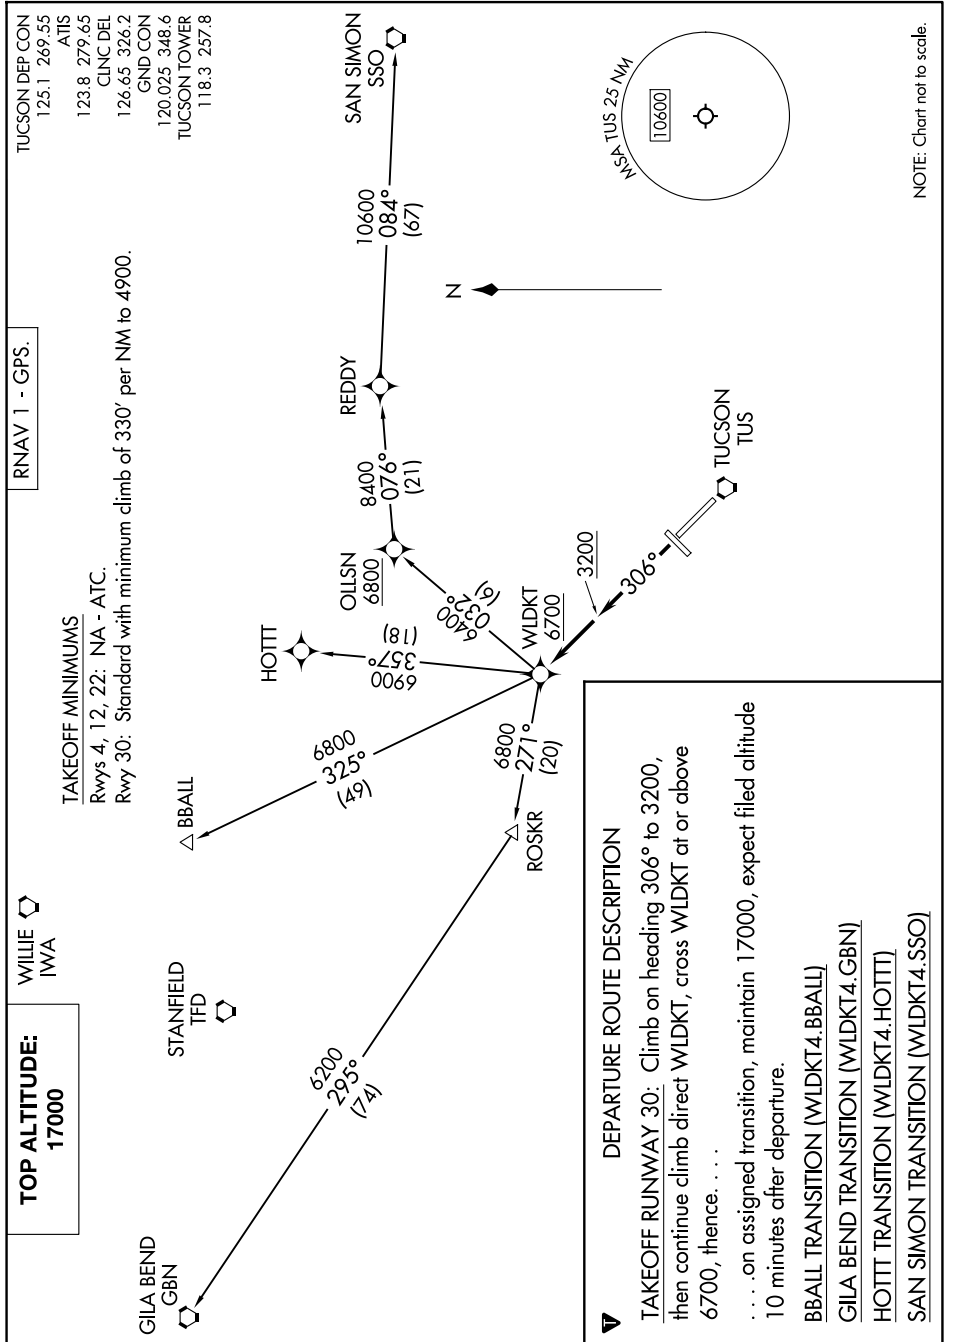

# WLDKT FOUR DEPARTURE (RNAV)

AL-430 (FAA)

TUCSON INTL (TUS)  
TUCSON, ARIZONA

SW-4, 11 JUN 2026 to 09 JUL 2026

NOTE: Chart not to scale.

SW-4, 11 JUN 2026 to 09 JUL 2026

# WLDKT FOUR DEPARTURE (RNAV)

TUCSON, ARIZONA  
TUCSON INTL (TUS)