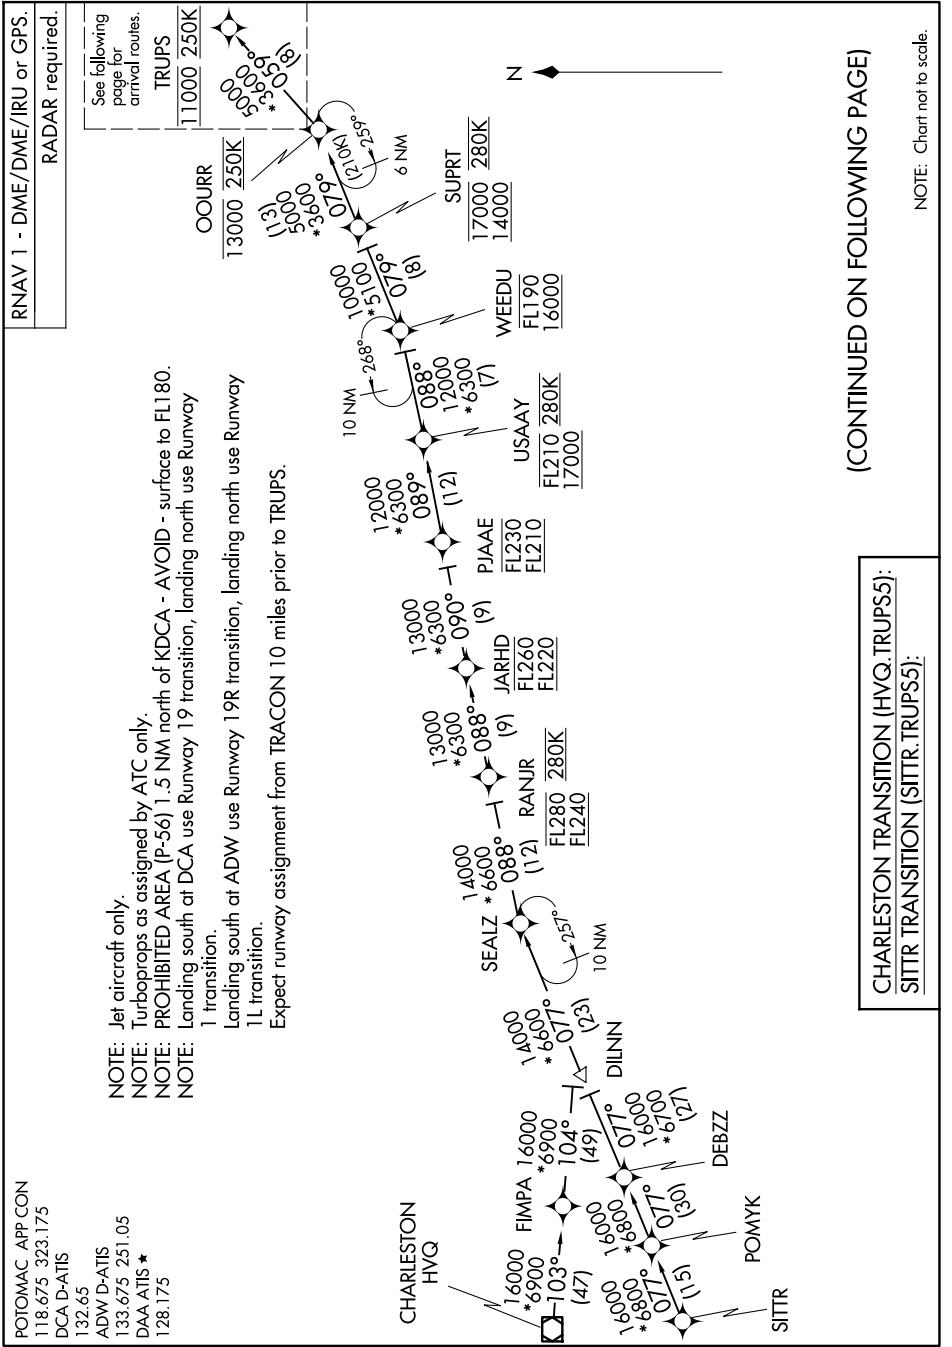

TRUPS FIVE ARRIVAL (RNAV) Transition Routes

WASHINGTON, DC

TRUPS FIVE ARRIVAL (RNAV) Transition Routes

WASHINGTON, DC

CHARLESTON TRANSITION (HVQ.TRUPS5):
 SITTR TRANSITION (SITTR.TRUPS5):