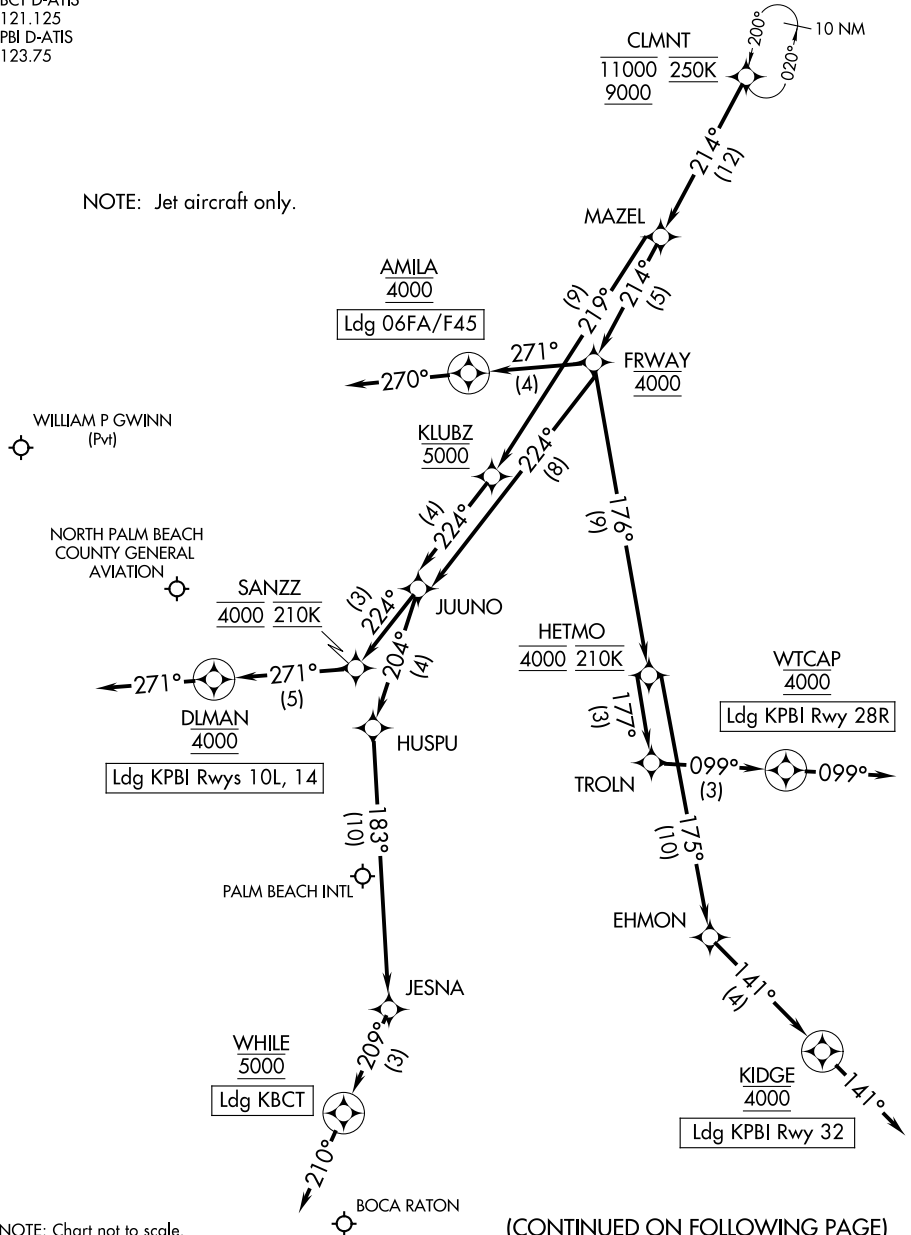

# CLMNT TWO ARRIVAL (RNAV) Arrival Routes

WEST PALM BEACH, FLORIDA

PALM BEACH APP CON  
 124.6 317.4  
 F45 CTAF  
 123.075  
 BCT D-ATIS  
 121.125  
 PBI D-ATIS  
 123.75

RNAV 1 - DME/DME/IRU or GPS.

RADAR required.

NOTE: Jet aircraft only.

NOTE: Chart not to scale.

(CONTINUED ON FOLLOWING PAGE)

SE-3, 11 JUN 2026 to 09 JUL 2026

SE-3, 11 JUN 2026 to 09 JUL 2026