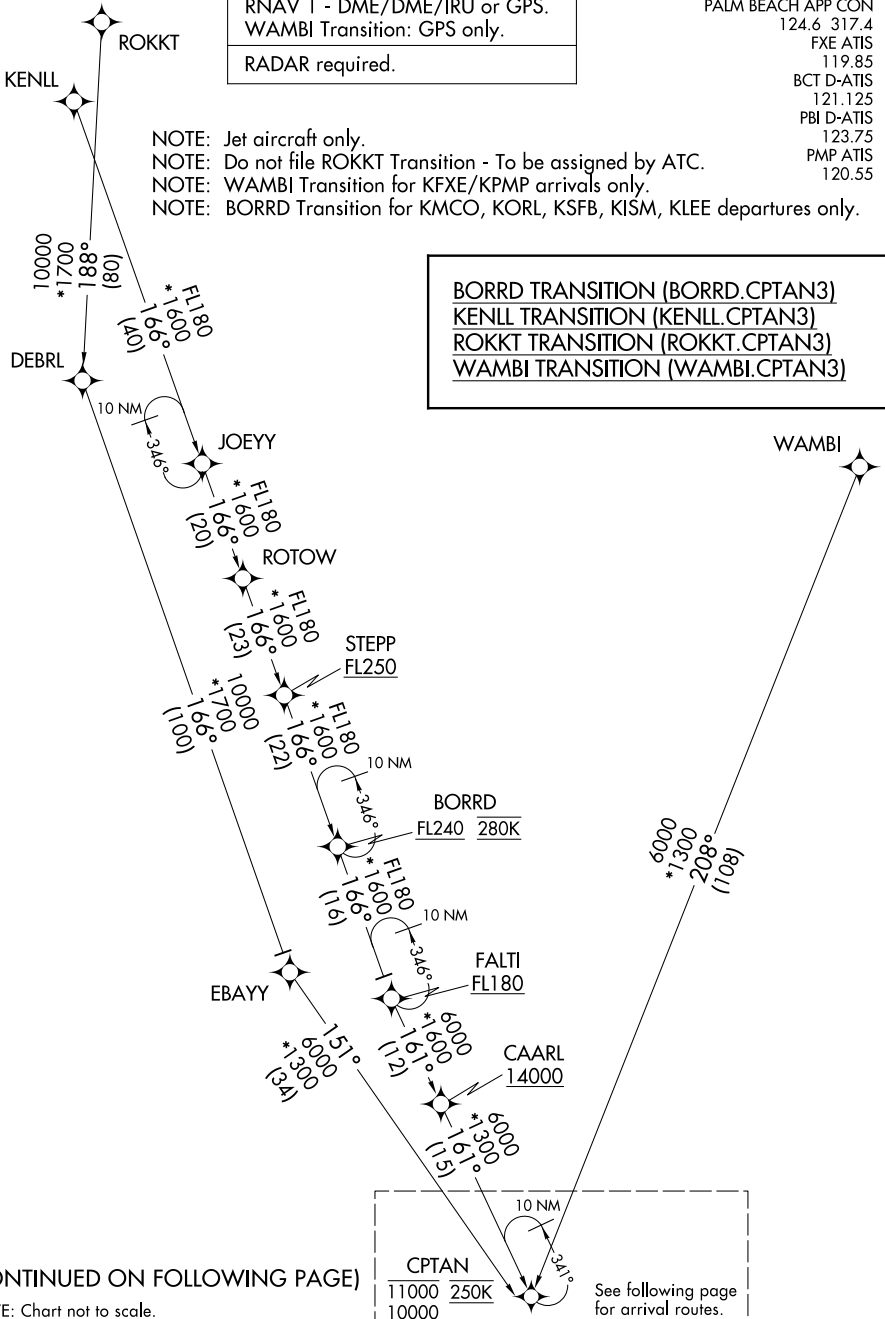

CPTAN THREE ARRIVAL (RNAV) Transition Routes

WEST PALM BEACH, FLORIDA

RNAV 1 - DME/DME/IRU or GPS. WAMBI Transition: GPS only.
RADAR required.

PALM BEACH APP CON
124.6 317.4
FXE ATIS
119.85
BCT D-ATIS
121.125
PBI D-ATIS
123.75
PMP ATIS
120.55

NOTE: Jet aircraft only.
NOTE: Do not file ROKKT Transition - To be assigned by ATC.
NOTE: WAMBI Transition for KFYE/KPMP arrivals only.
NOTE: BORRD Transition for KMCO, KORL, KSF, KISM, KLEE departures only.

BORRD TRANSITION (BORRD.CPTAN3)
KENLL TRANSITION (KENLL.CPTAN3)
ROKKT TRANSITION (ROKKT.CPTAN3)
WAMBI TRANSITION (WAMBI.CPTAN3)

(CONTINUED ON FOLLOWING PAGE)

NOTE: Chart not to scale.

CPTAN
11000 250K
10000

See following page for arrival routes.

SE-3, 11 JUN 2026 to 09 JUL 2026

SE-3, 11 JUN 2026 to 09 JUL 2026

CPTAN THREE ARRIVAL (RNAV) Transition Routes

WEST PALM BEACH, FLORIDA