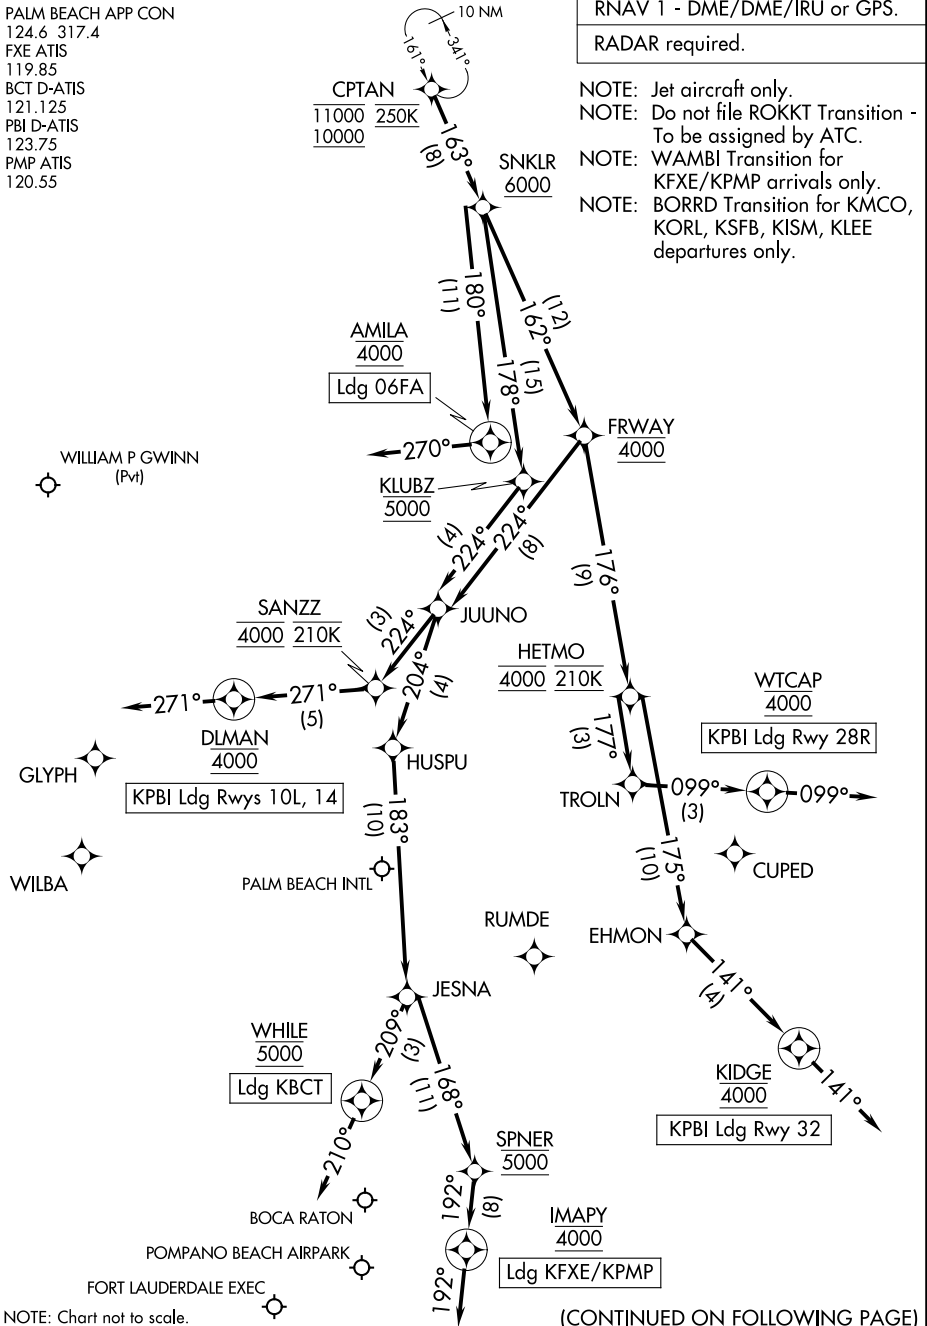

CPTAN THREE ARRIVAL (RNAV) Arrival Routes

WEST PALM BEACH, FLORIDA

PALM BEACH APP CON
124.6 317.4
FXE ATIS
119.85
BCT D-ATIS
121.125
PBI D-ATIS
123.75
PMP ATIS
120.55

RNAV 1 - DME/DME/IRU or GPS.

RADAR required.

NOTE: Jet aircraft only.
NOTE: Do not file ROKKT Transition -
To be assigned by ATC.
NOTE: WAMBI Transition for
KFXE/KPMP arrivals only.
NOTE: BORRD Transition for KMCO,
KORL, KSFB, KISM, KLEE
departures only.

NOTE: Chart not to scale.

(CONTINUED ON FOLLOWING PAGE)

CPTAN THREE ARRIVAL (RNAV) Arrival Routes

WEST PALM BEACH, FLORIDA

SE-3, 11 JUN 2026 to 09 JUL 2026

SE-3, 11 JUN 2026 to 09 JUL 2026