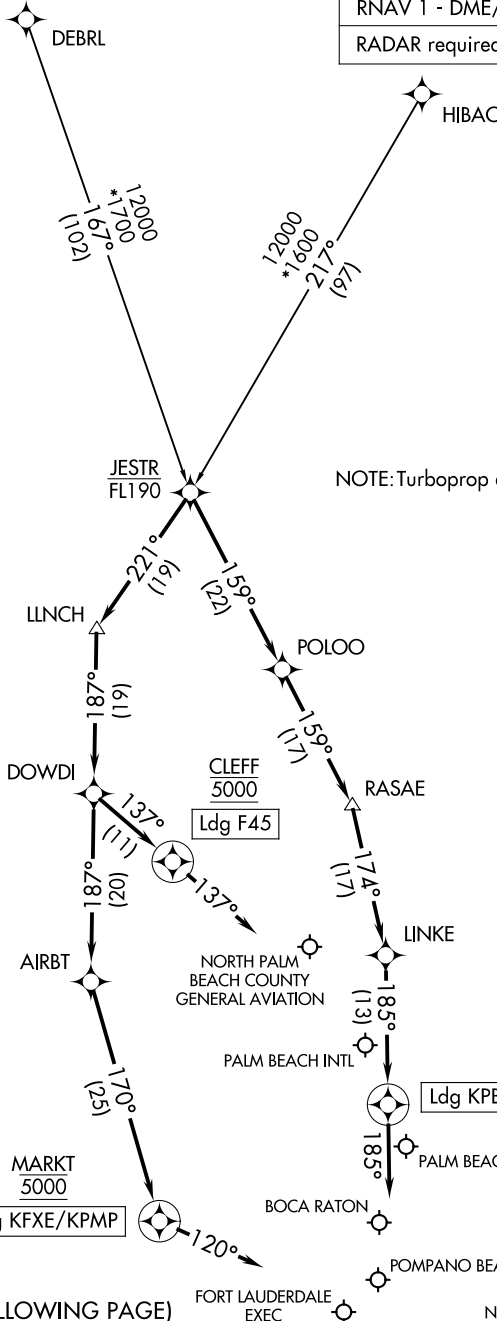

JESTR ONE ARRIVAL (RNAV)

WEST PALM BEACH, FLORIDA

PALM BEACH APP CON
 124.6 317.4
 BCT D-ATIS
 121.125
 FXE ATIS
 119.85
 PBI D-ATIS
 123.75
 PMP ATIS
 120.55

RNAV 1 - DME/DME/IRU or GPS.

RADAR required.

(CONTINUED ON FOLLOWING PAGE)

NOTE: Chart not to scale.

JESTR ONE ARRIVAL (RNAV)

WEST PALM BEACH, FLORIDA

SE-3, 11 JUN 2026 to 09 JUL 2026

SE-3, 11 JUN 2026 to 09 JUL 2026