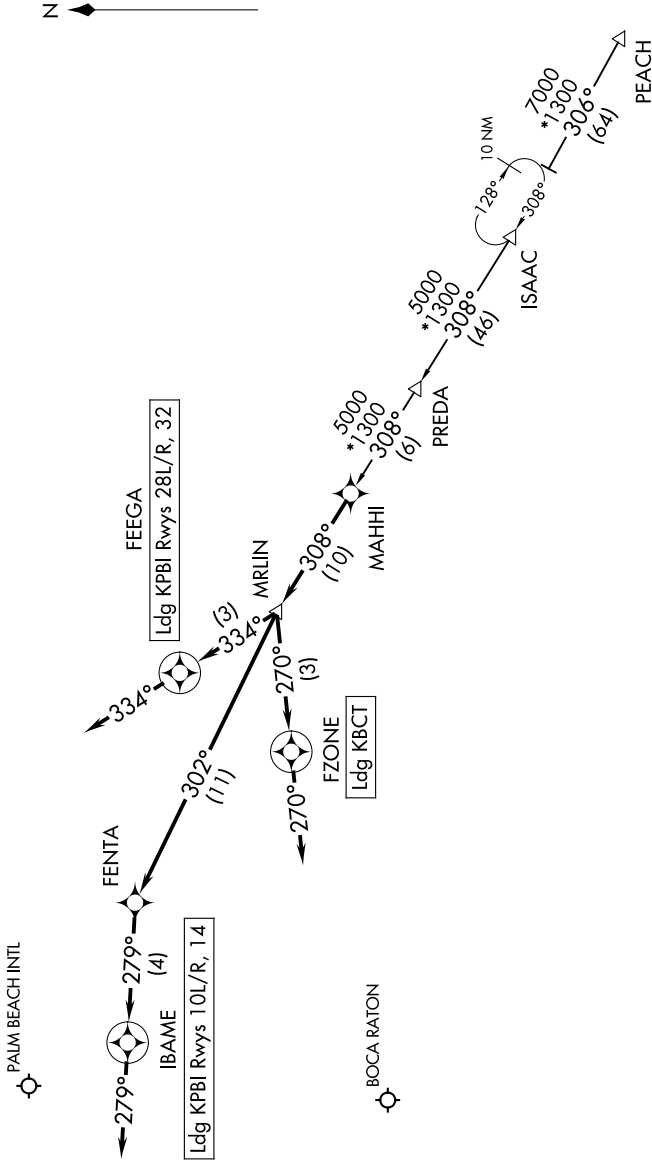

MAHHI THREE ARRIVAL (RNAV)

WEST PALM BEACH, FLORIDA

SE-3, 11 JUN 2026 to 09 JUL 2026

PALM BEACH APP CON

127.35 343.6

BCT D-ATIS

121.125

PBI D-ATIS

123.75

RNAV 1 - DME/DME/IRU or GPS.
PEACH Transition: GPS.

RADAR required.

NOTE: Chart not to scale.

(CONTINUED ON FOLLOWING PAGE)

SE-3, 11 JUN 2026 to 09 JUL 2026

MAHHI THREE ARRIVAL (RNAV)

WEST PALM BEACH, FLORIDA