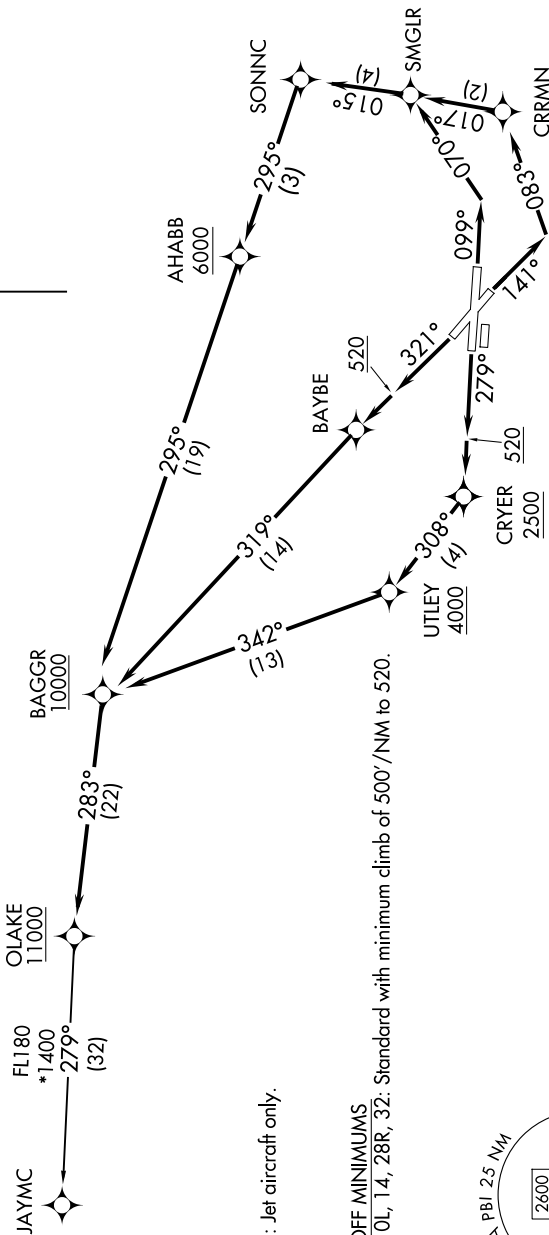

# OLAKE THREE DEPARTURE (RNAV)

SE-3, 11 JUN 2026 to 09 JUL 2026

PALM BEACH DEP CON  
128.3 317.4  
D-ATIS  
123.75  
CLNC DEL  
121.6 284.6  
CPDLC  
GND CON  
121.9 284.6  
PALM BEACH TOWER  
119.1 257.8

RNAV 1 - DME/DME/IRU or GPS.  
RADAR required.

**TOP ALTITUDE:  
11000**

NOTE: Jet aircraft only.

TAKEOFF MINIMUMS  
Rwy's 10L, 14, 28R, 32: Standard with minimum climb of 500' /NM to 520.

(CONTINUED ON FOLLOWING PAGE)

NOTE: Chart not to scale.

SE-3, 11 JUN 2026 to 09 JUL 2026

# OLAKE THREE DEPARTURE (RNAV)