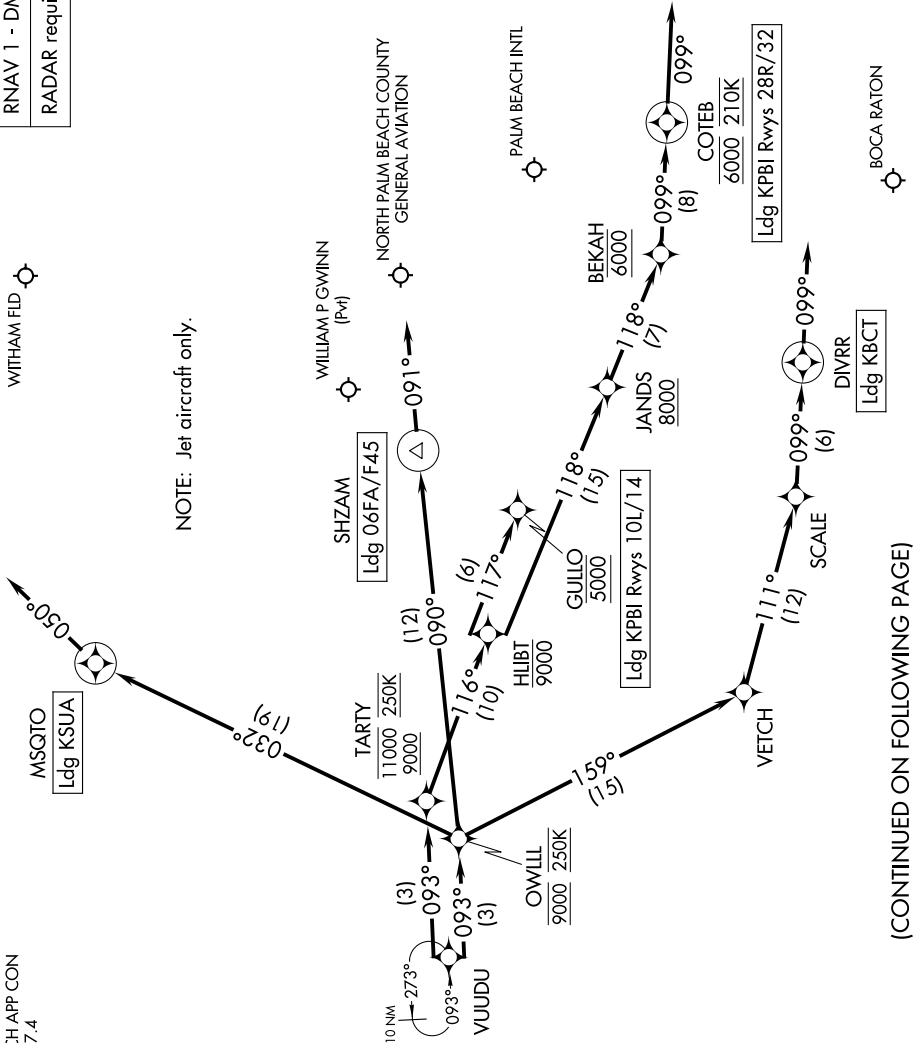

SE-3, 11 JUN 2026 to 09 JUL 2026

PALM BEACH APP CON
127.35 317.4
BCT D-ATIS
121.125
PBI D-ATIS
123.75
SUA ATIS
134.475

RNAV 1 - DME/DME/IRU or GPS.
RADAR required.

NOTE: Jet aircraft only.

NOTE: Chart not to scale.

(CONTINUED ON FOLLOWING PAGE)

SE-3, 11 JUN 2026 to 09 JUL 2026