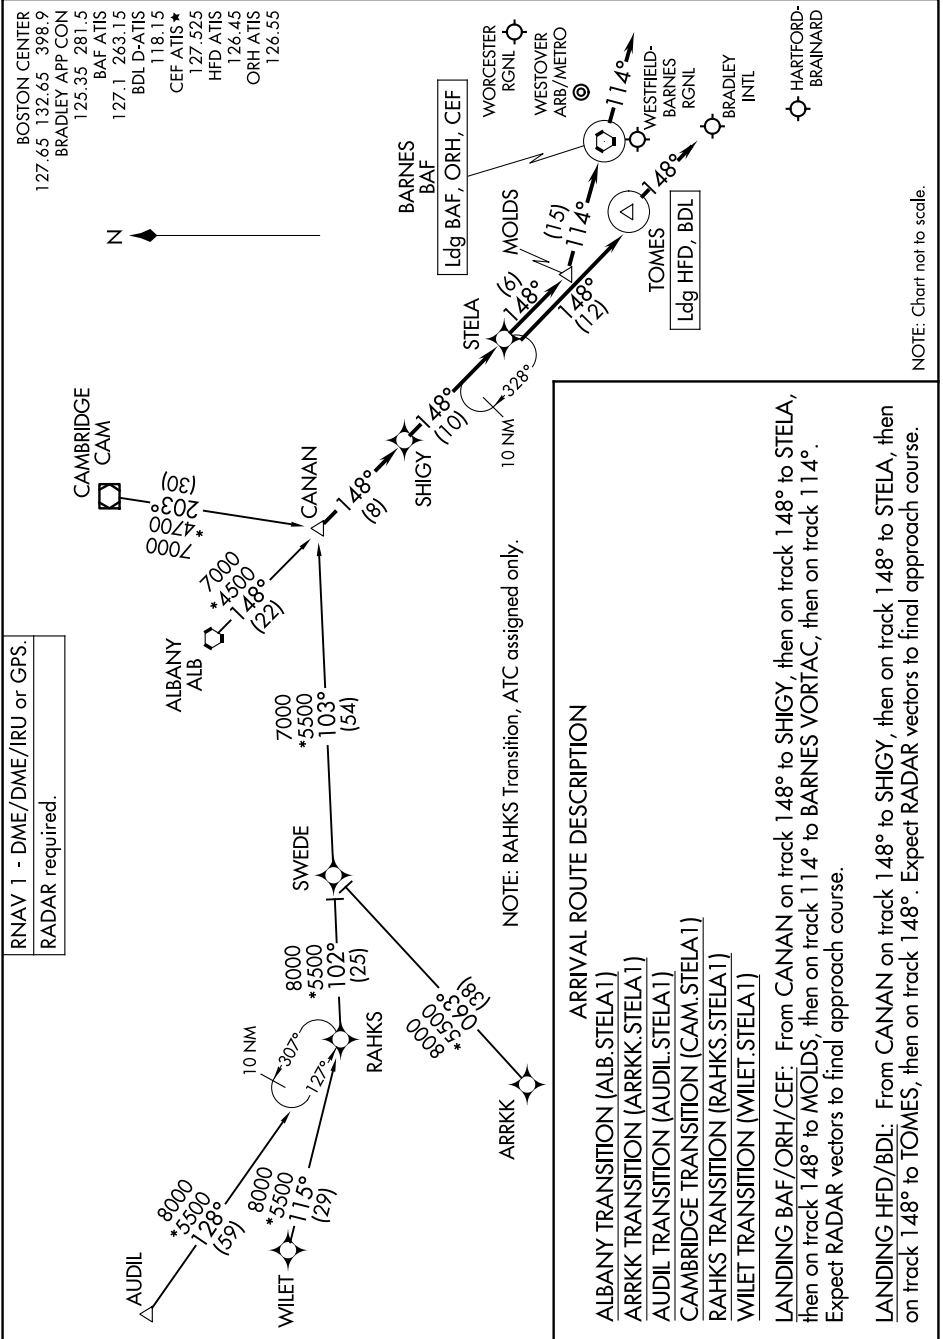

STELA ONE ARRIVAL (RNAV)

WINDSOR LOCKS, CONNECTICUT

NE-1, 11 JUN 2026 to 09 JUL 2026

NE-1, 11 JUN 2026 to 09 JUL 2026