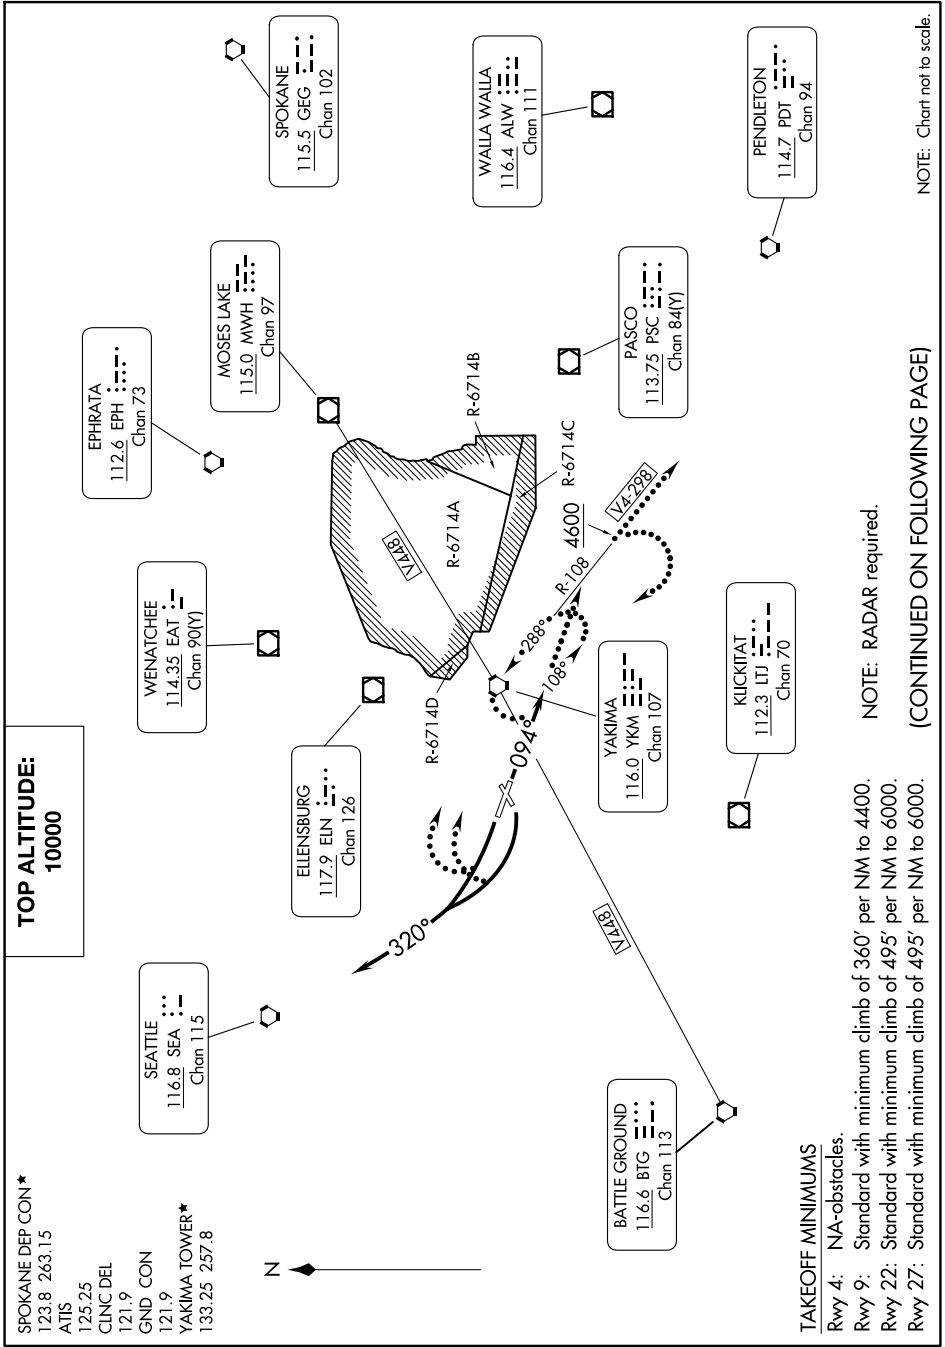

NACHES FOUR DEPARTURE

YAKIMA AIR TRML/MCALLISTER FLD (YKM)
AL-465 (FAA) YAKIMA, WASHINGTON

9200 1000 60 04 2026 0000 14 1 1-WN

SPOKANE DEP CON*
123.8 263.15
ATIS
125.25
CINC DEL
121.9
GND CON
121.9
YAKIMA TOWER*
133.25 257.8

NACHES FOUR DEPARTURE
10NOV16

TAKEOFF MINIMUMS
Rwy 4: N/A-obstacles.
Rwy 9: Standard with minimum climb of 360' per NM to 4400.
Rwy 22: Standard with minimum climb of 495' per NM to 6000.
Rwy 27: Standard with minimum climb of 495' per NM to 6000.

NOTE: RADAR required.

(CONTINUED ON FOLLOWING PAGE)

NOTE: Chart not to scale.

YAKIMA, WASHINGTON
YAKIMA AIR TRML/MCALLISTER FLD (YKM)