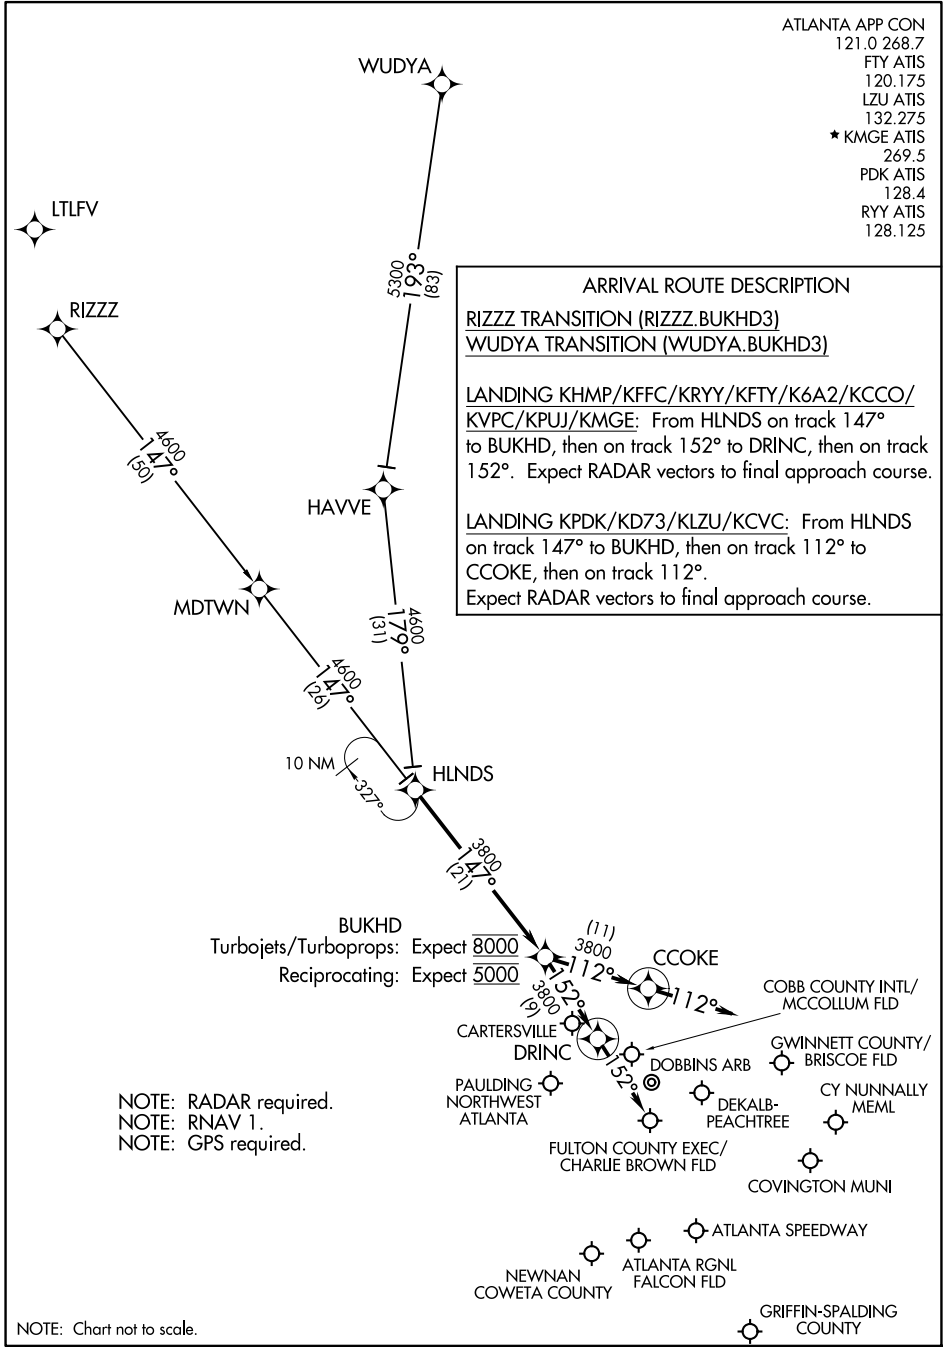

BUKHD THREE ARRIVAL (RNAV)

ATLANTA, GEORGIA

ATLANTA APP CON
 121.0 268.7
 FTY ATIS
 120.175
 LZU ATIS
 132.275
 ★ KMGE ATIS
 269.5
 PDK ATIS
 128.4
 RYY ATIS
 128.125

ARRIVAL ROUTE DESCRIPTION

RIZZZ TRANSITION (RIZZZ.BUKHD3)
WUDYA TRANSITION (WUDYA.BUKHD3)

LANDING KHMP/KFFC/KRYY/KFTY/K6A2/KCCO/
 KVPC/KPUJ/KMGE: From HLNDS on track 147°
 to BUKHD, then on track 152° to DRINC, then on track
 152°. Expect RADAR vectors to final approach course.

LANDING KPDK/KD73/KLZU/KCVC: From HLNDS
 on track 147° to BUKHD, then on track 112° to
 CCOKE, then on track 112°.
 Expect RADAR vectors to final approach course.

SE-4, 11 JUN 2026 to 09 JUL 2026

SE-4, 11 JUN 2026 to 09 JUL 2026

NOTE: RADAR required.
 NOTE: RNAV 1.
 NOTE: GPS required.

NOTE: Chart not to scale.

BUKHD THREE ARRIVAL (RNAV)

ATLANTA, GEORGIA