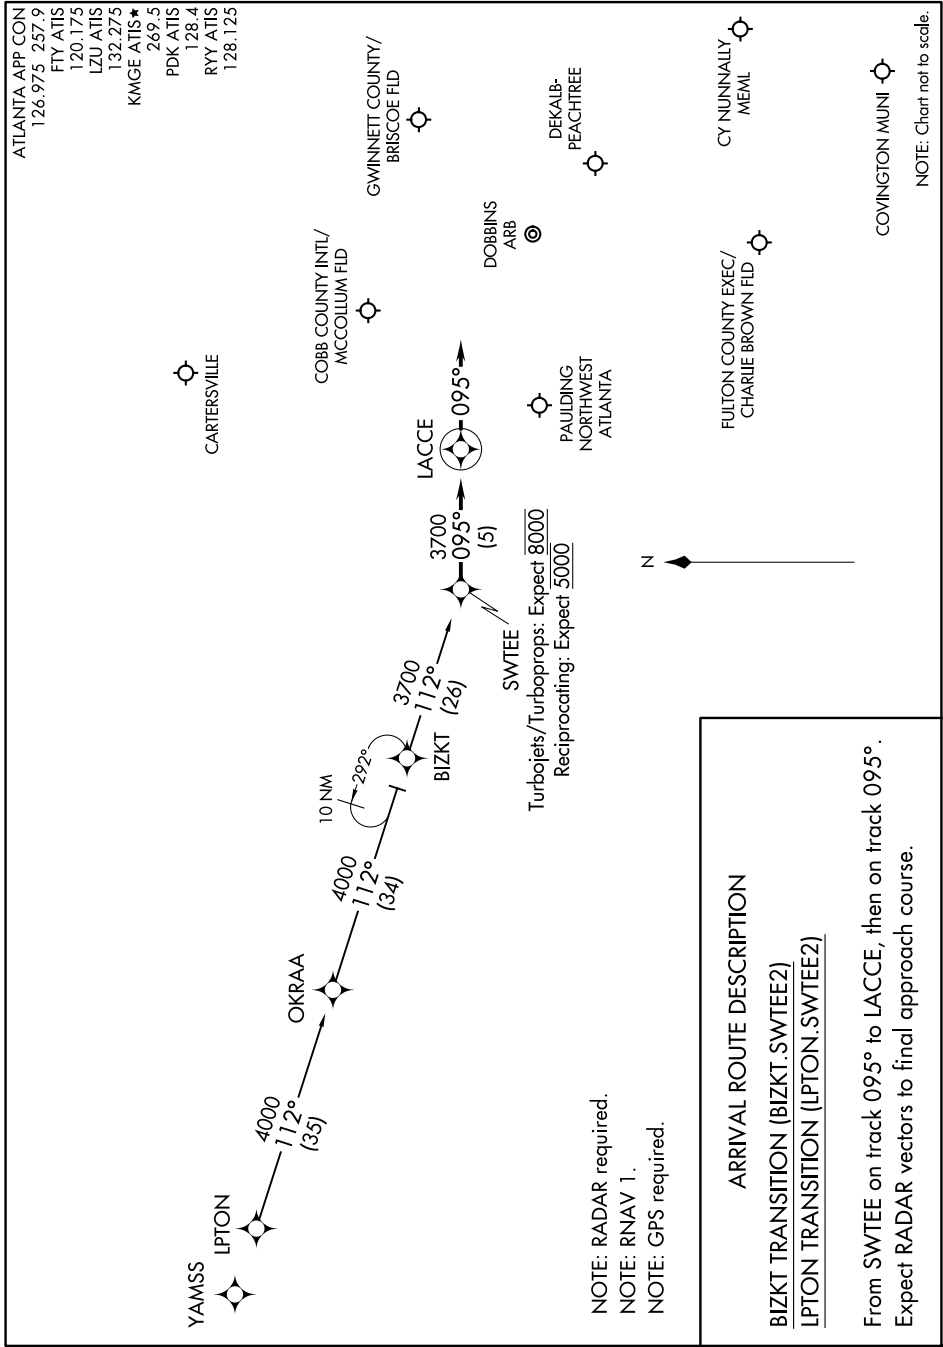

# SWTEE TWO ARRIVAL (RNAV)

ATLANTA, GEORGIA

SE-4, 11 JUN 2026 to 09 JUL 2026

SE-4, 11 JUN 2026 to 09 JUL 2026

# SWTEE TWO ARRIVAL (RNAV)

(SWTEE.SWTEE2) 21MAY20

ATLANTA, GEORGIA