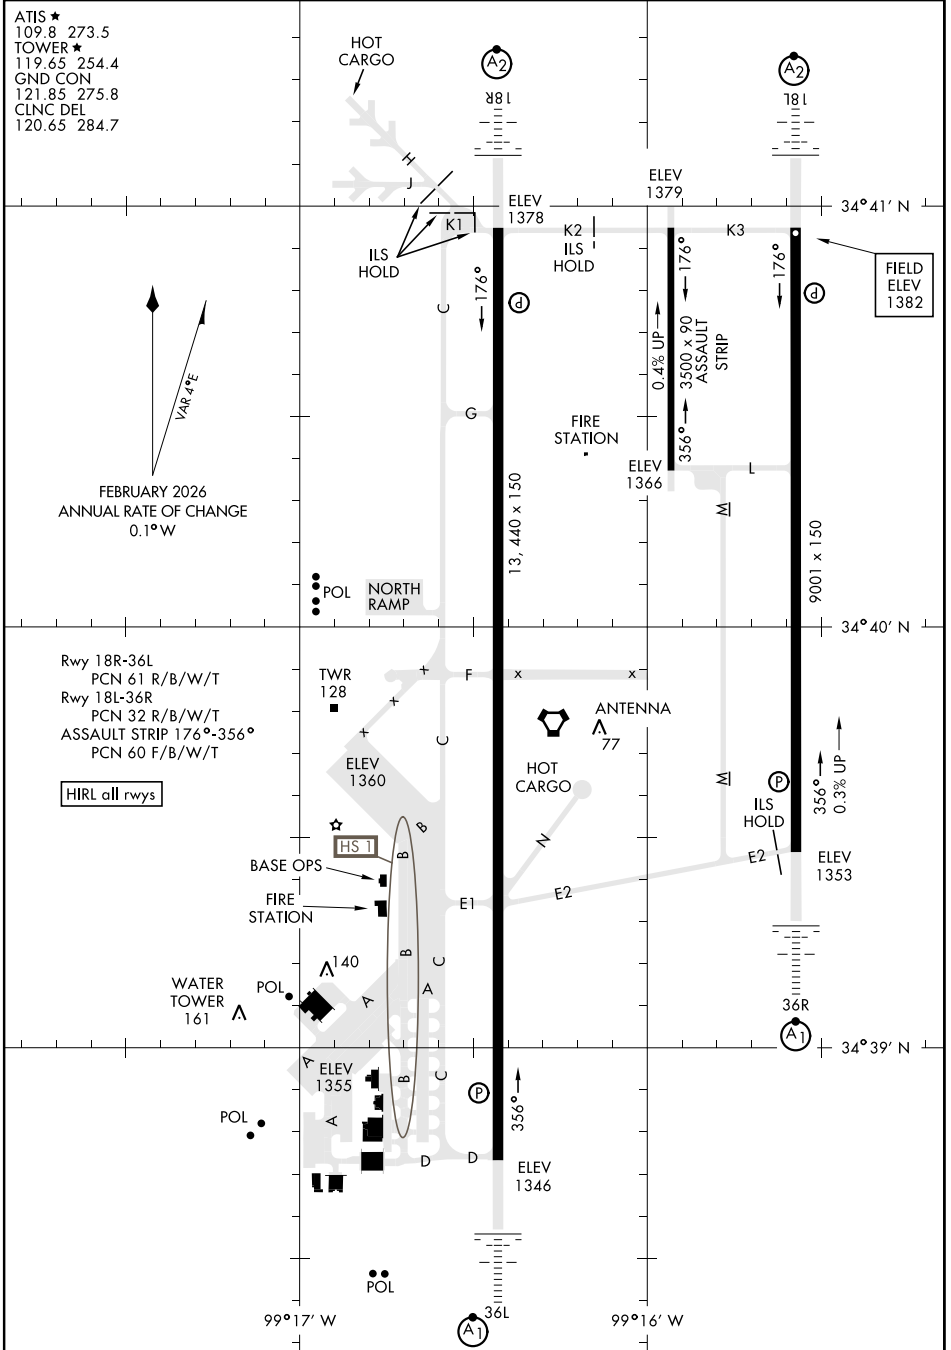

AIRPORT DIAGRAM

[USAF]

ALTUS AFB (KLTS)

ALTUS, OKLAHOMA

ATIS ★
 109.8 273.5
 TOWER ★
 119.65 254.4
 GND CON
 121.85 275.8
 CLNC DEL
 120.65 284.7

FEBRUARY 2026
 ANNUAL RATE OF CHANGE
 0.1°W

SC-1, 11 JUN 2026 to 09 JUL 2026

SC-1, 11 JUN 2026 to 09 JUL 2026

AIRPORT DIAGRAM

ALTUS, OKLAHOMA

ALTUS AFB (KLTS)