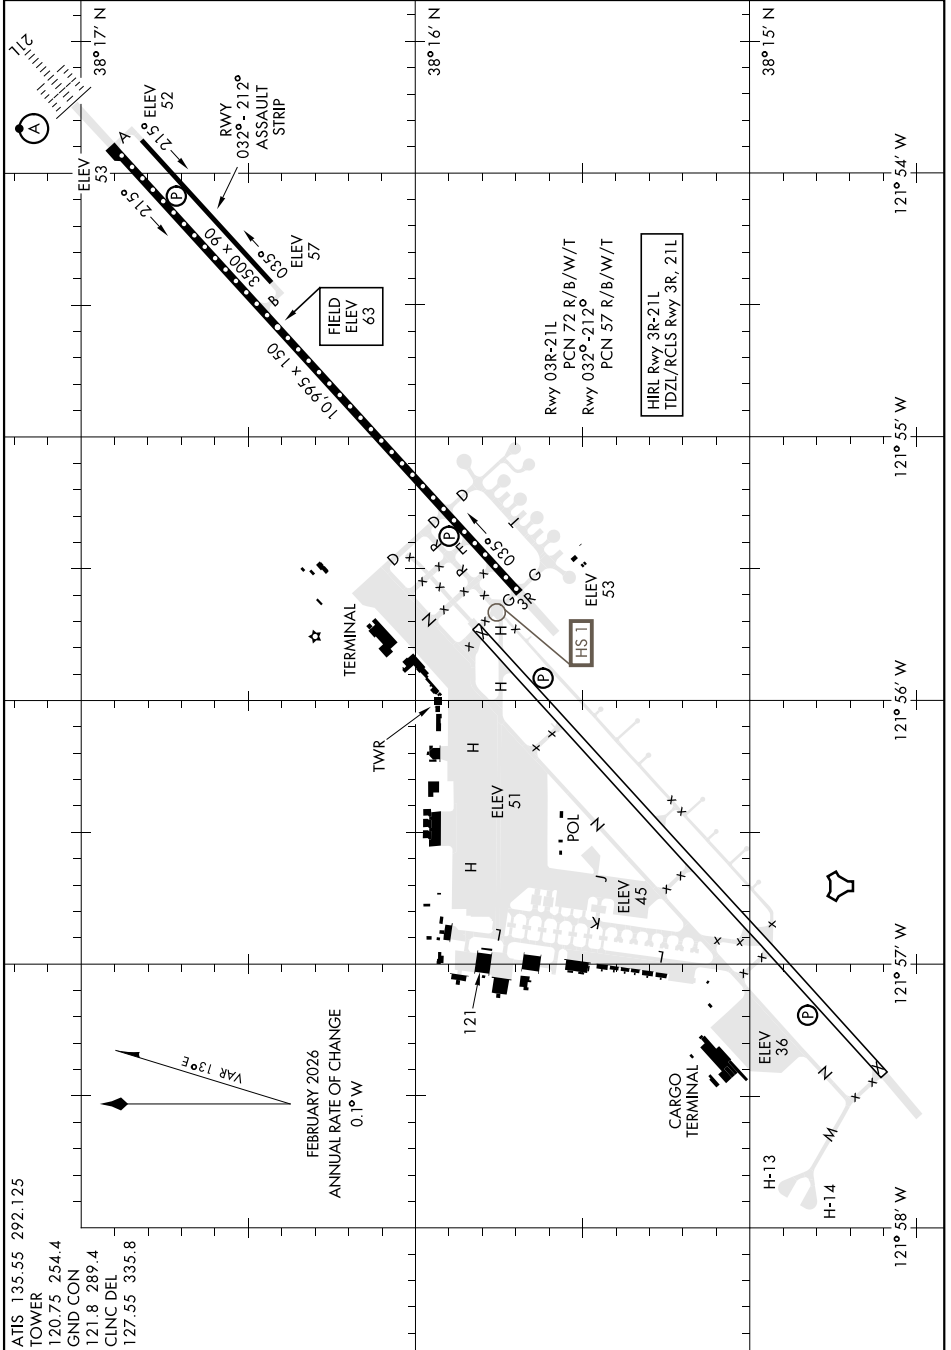

# AIRPORT DIAGRAM

[USAF]

TRAVIS AFB (KSUU)

FAIRFIELD, CALIFORNIA

SW-2, 11 JUN 2026 to 09 JUL 2026

SW-2, 11 JUN 2026 to 09 JUL 2026

# AIRPORT DIAGRAM

FAIRFIELD, CALIFORNIA

TRAVIS AFB (KSUU)