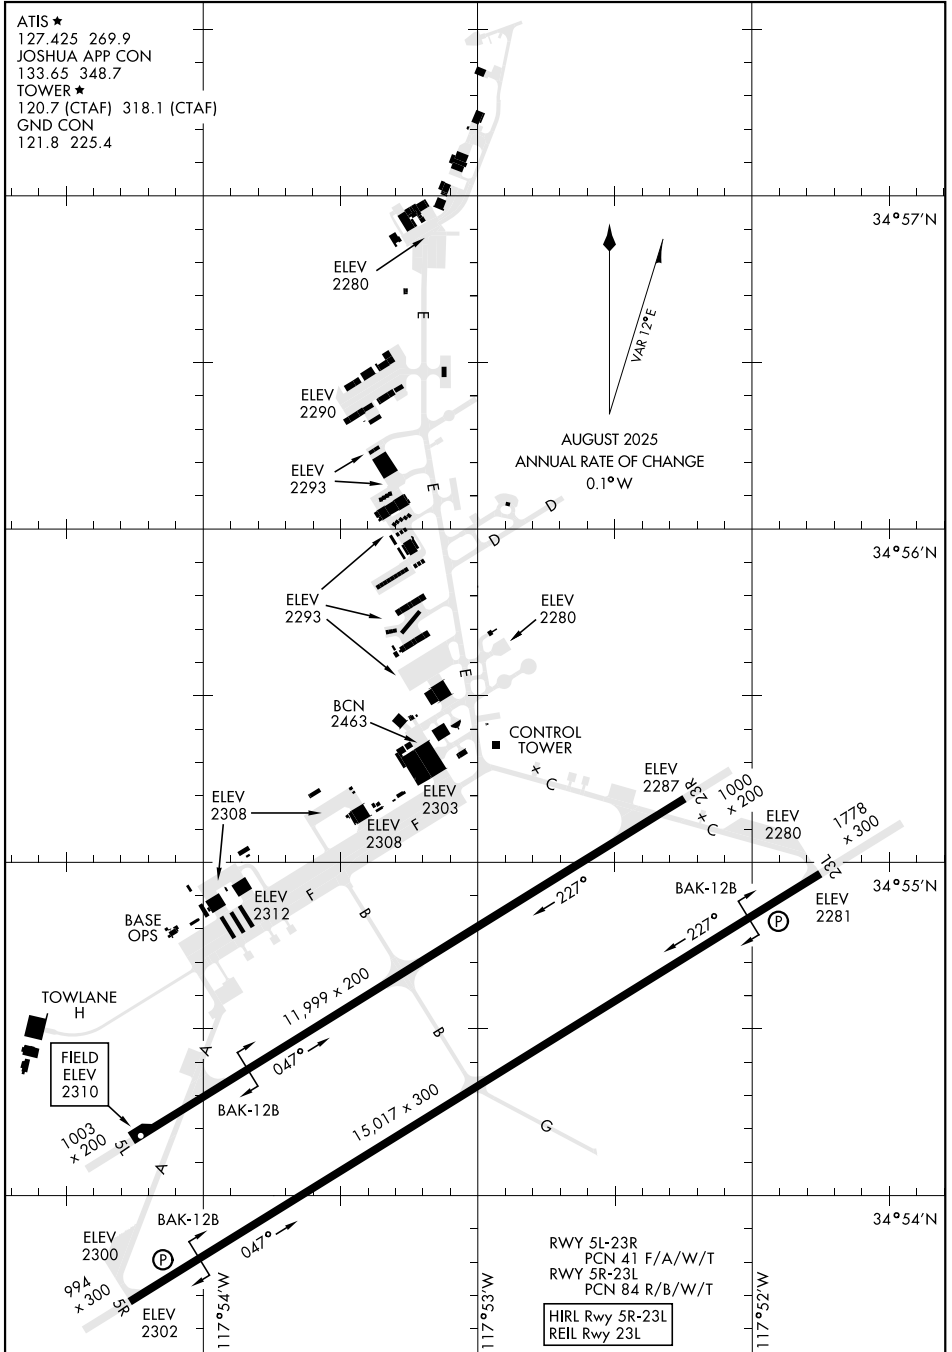

# AIRPORT DIAGRAM

[USAF]

EDWARDS, CALIFORNIA

ATIS ★  
 127.425 269.9  
 JOSHUA APP CON  
 133.65 348.7  
 TOWER ★  
 120.7 (CTAF) 318.1 (CTAF)  
 GND CON  
 121.8 225.4

34°57'N

34°56'N

34°55'N

34°54'N

SW-3, 11 JUN 2026 to 09 JUL 2026

SW-3, 11 JUN 2026 to 09 JUL 2026

# AIRPORT DIAGRAM

EDWARDS, CALIFORNIA

EDWARDS AFB (KEDW)