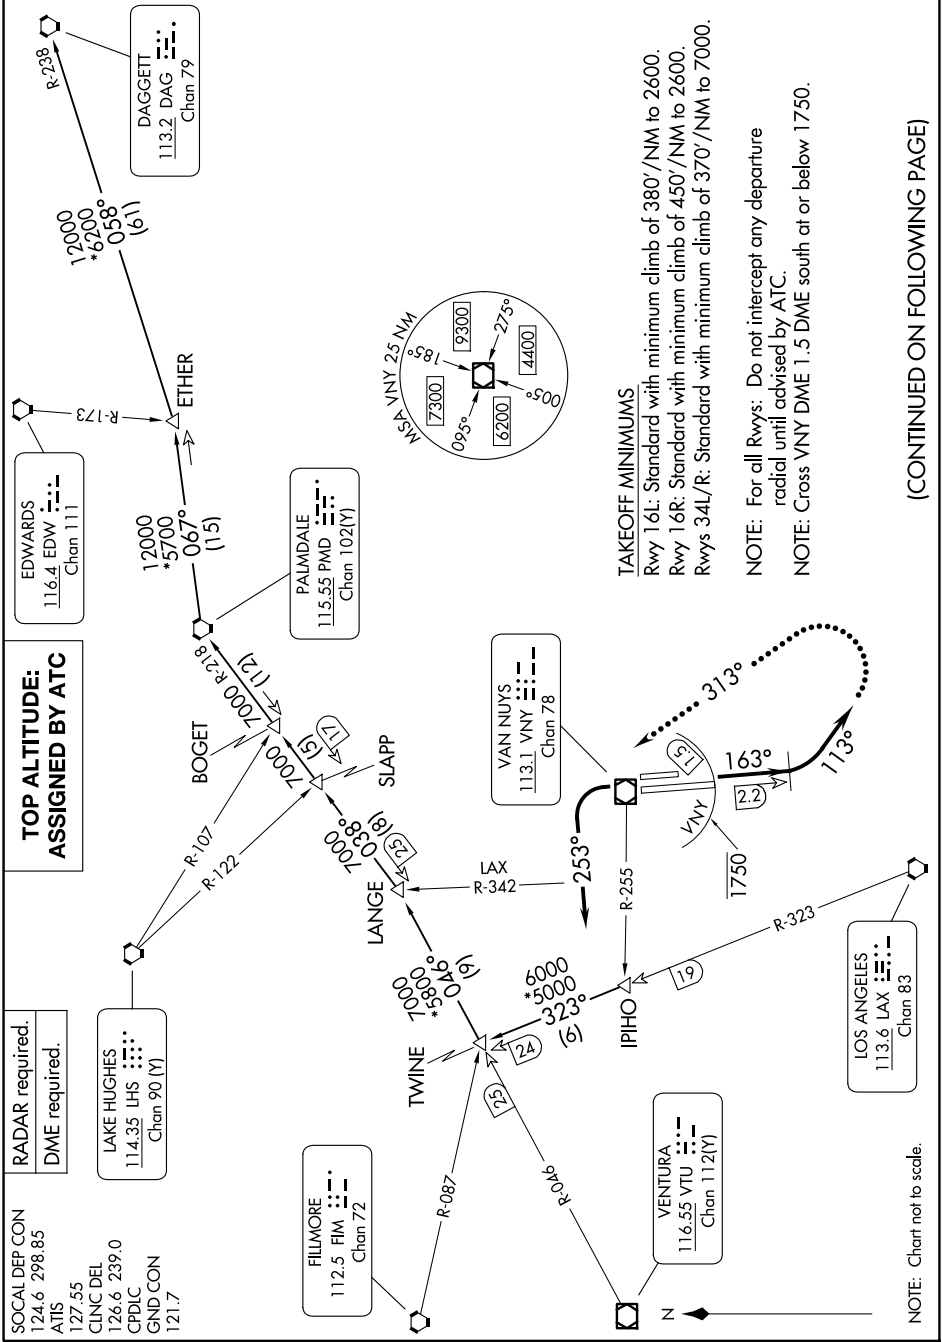

NEWHALL TWO DEPARTURE

AL-552 (FAA)

VAN NUYS (VNY)
VAN NUYS, CALIFORNIA

SW-3, 11 JUN 2026 to 09 JUL 2026 11:18-WS

NEWHALL TWO DEPARTURE

VAN NUYS, CALIFORNIA
VAN NUYS (VNY)

SW-3, 11 JUN 2026 to 09 JUL 2026

(CONTINUED ON FOLLOWING PAGE)

NOTE: Chart not to scale.