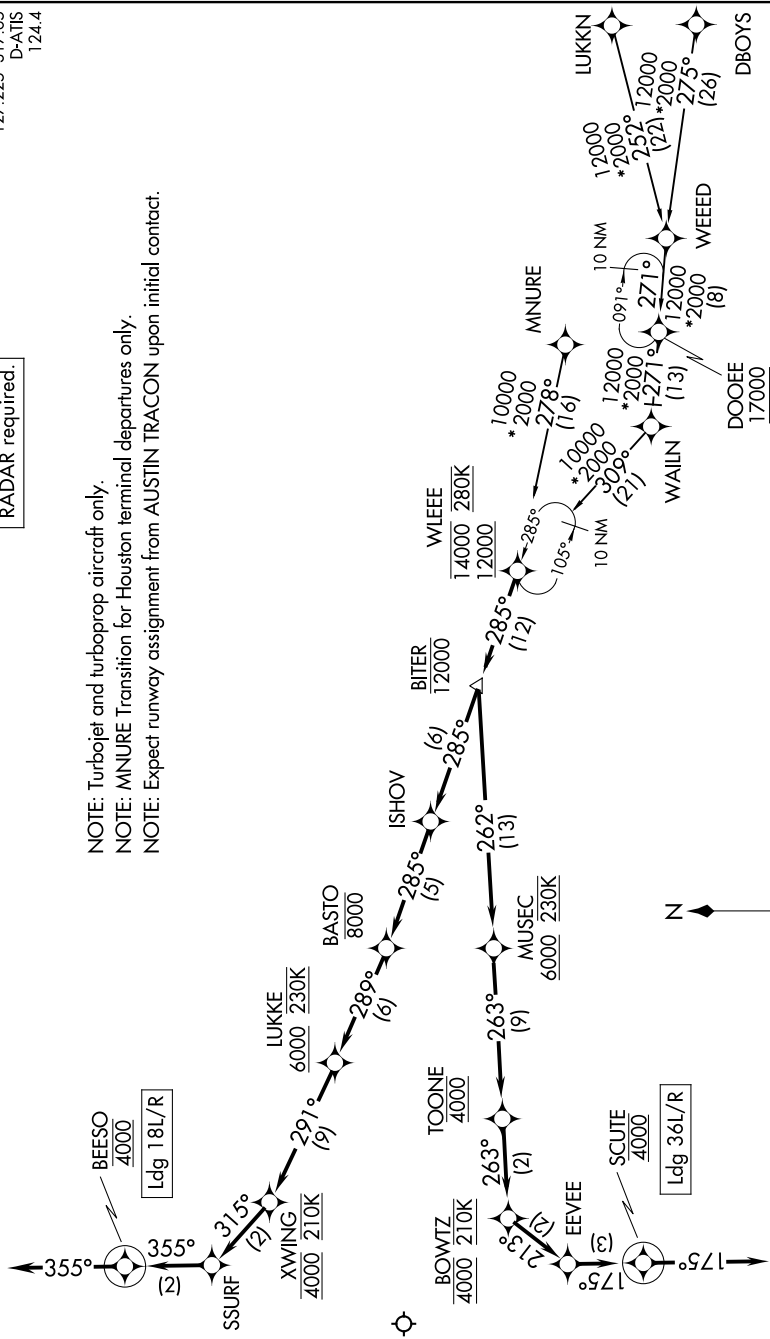

WLEEE SEVEN ARRIVAL (RNAV)

AUSTIN, TEXAS

SC-3, 11 JUN 2026 to 09 JUL 2026

AUSTIN APP CON
127.225 317.65
D-ATIS
124.4

RNAV 1 - DME/DME/IRU or GPS.
RADAR required.

NOTE: Turbojet and turboprop aircraft only.
NOTE: MNURE Transition for Houston terminal departures only.
NOTE: Expect runway assignment from AUSTIN TRACON upon initial contact.

(NARRATIVE ON FOLLOWING PAGE)

NOTE: Chart not to scale.

SC-3, 11 JUN 2026 to 09 JUL 2026

WLEEE SEVEN ARRIVAL (RNAV)

(WLEEE.WLEEE7) 14JUL22

AUSTIN, TEXAS

AUSTIN-BERGSTROM INTL (AUS)