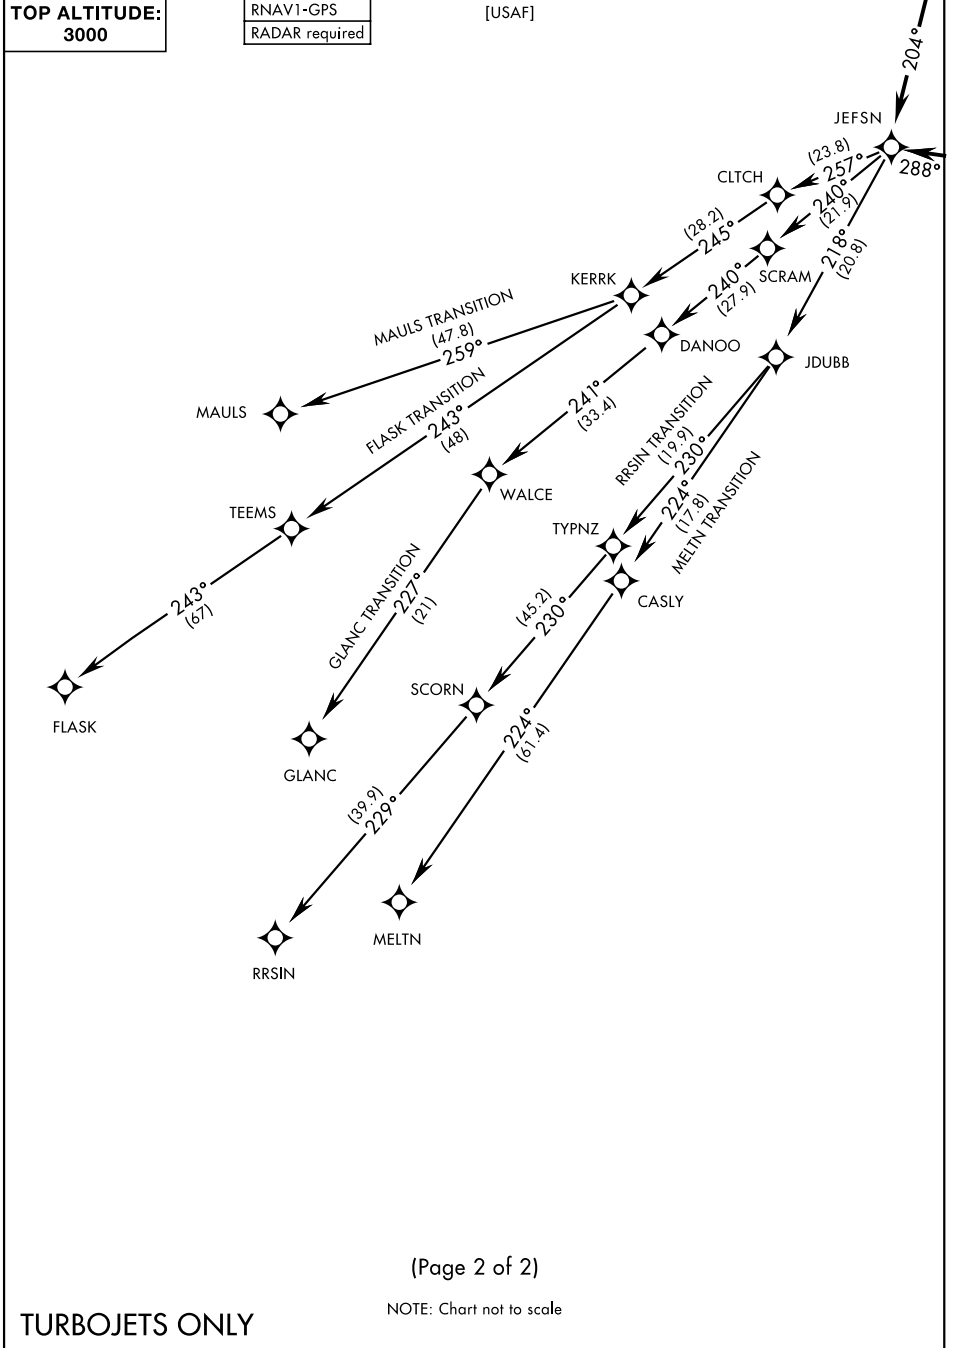

JEFNSN TWO DEPARTURE (RNAV) (JEFNSN2.JEFNSN)

JOINT BASE ANDREWS (ANDREWS AFB) (KADW)

CAMP SPRINGS, MARYLAND

TOP ALTITUDE:
3000

RNAVI-GPS
RADAR required

[USAF]

NE-3, 11 JUN 2026 to 09 JUL 2026

NE-3, 11 JUN 2026 to 09 JUL 2026

NOTE: Chart not to scale

TURBOJETTS ONLY

JEFNSN TWO DEPARTURE (RNAV) (JEFNSN2.JEFNSN)

CAMP SPRINGS, MARYLAND

JOINT BASE ANDREWS (ANDREWS AFB) (KADW)