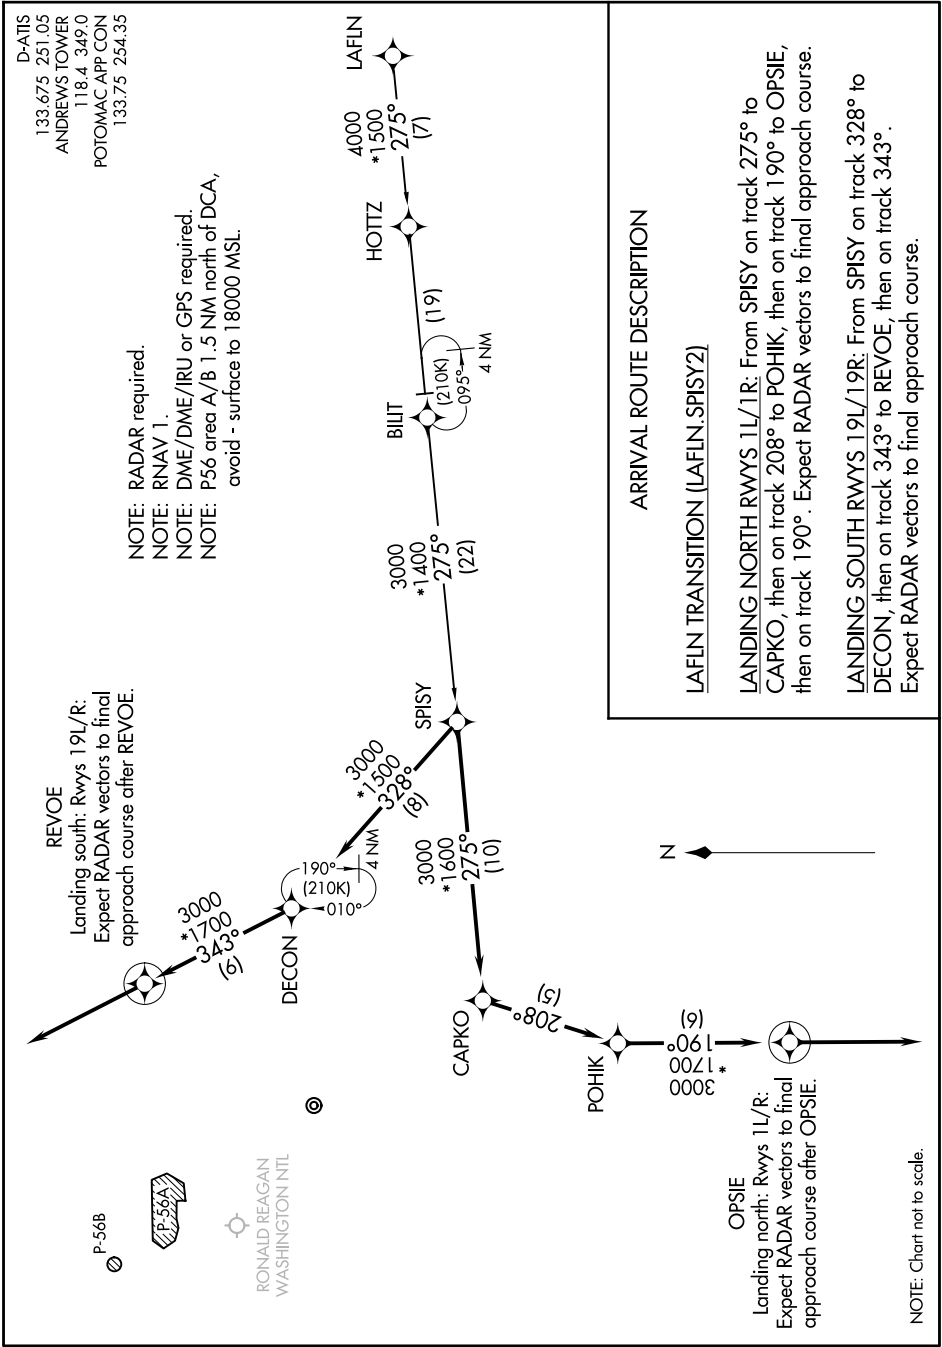

SPISY TWO ARRIVAL (RNAV)

CAMP SPRINGS, MARYLAND

NE-3, 11 JUN 2026 to 09 JUL 2026

D-ATIS
133.675 251.05
ANDREWS TOWER
118.4 349.0
POTOMAC APP CON
133.75 254.35

NOTE: RADAR required.
NOTE: RNAV 1.
NOTE: DME/DME/IRU or GPS required.
NOTE: P56 area A/B 1.5 NM north of DCA, avoid - surface to 18000 MSL.

P-56B

RONALD REAGAN
WASHINGTON INTL

NE-3, 11 JUN 2026 to 09 JUL 2026

SPISY TWO ARRIVAL (RNAV)

CAMP SPRINGS, MARYLAND