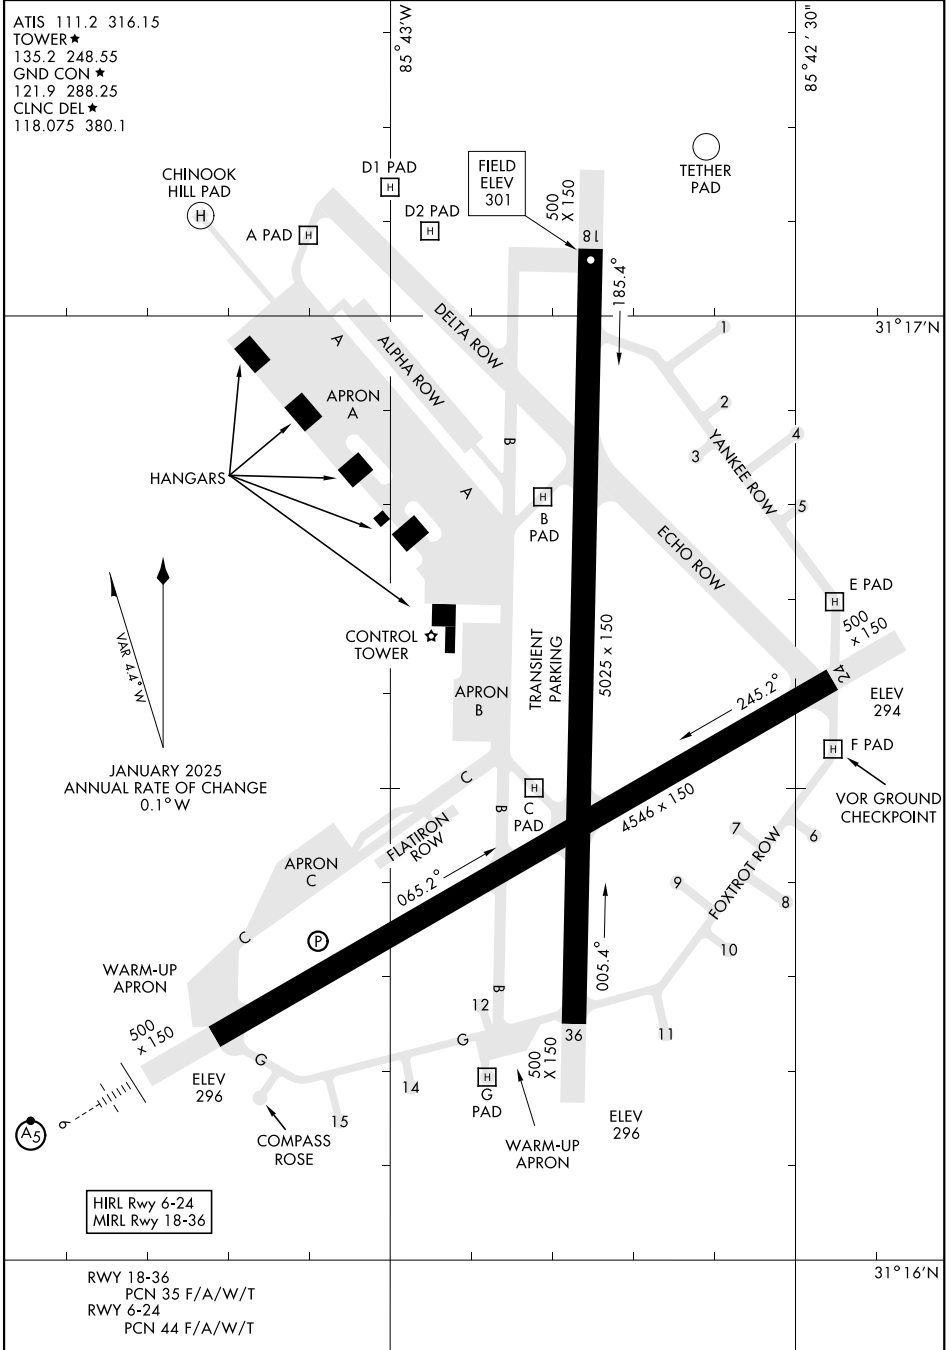

AIRPORT DIAGRAM

ATIS 111.2 316.15
 TOWER ★
 135.2 248.55
 GND CON ★
 121.9 288.25
 CLNC DEL ★
 118.075 380.1

SE-4, 11 JUN 2026 to 09 JUL 2026

SE-4, 11 JUN 2026 to 09 JUL 2026

AIRPORT DIAGRAM