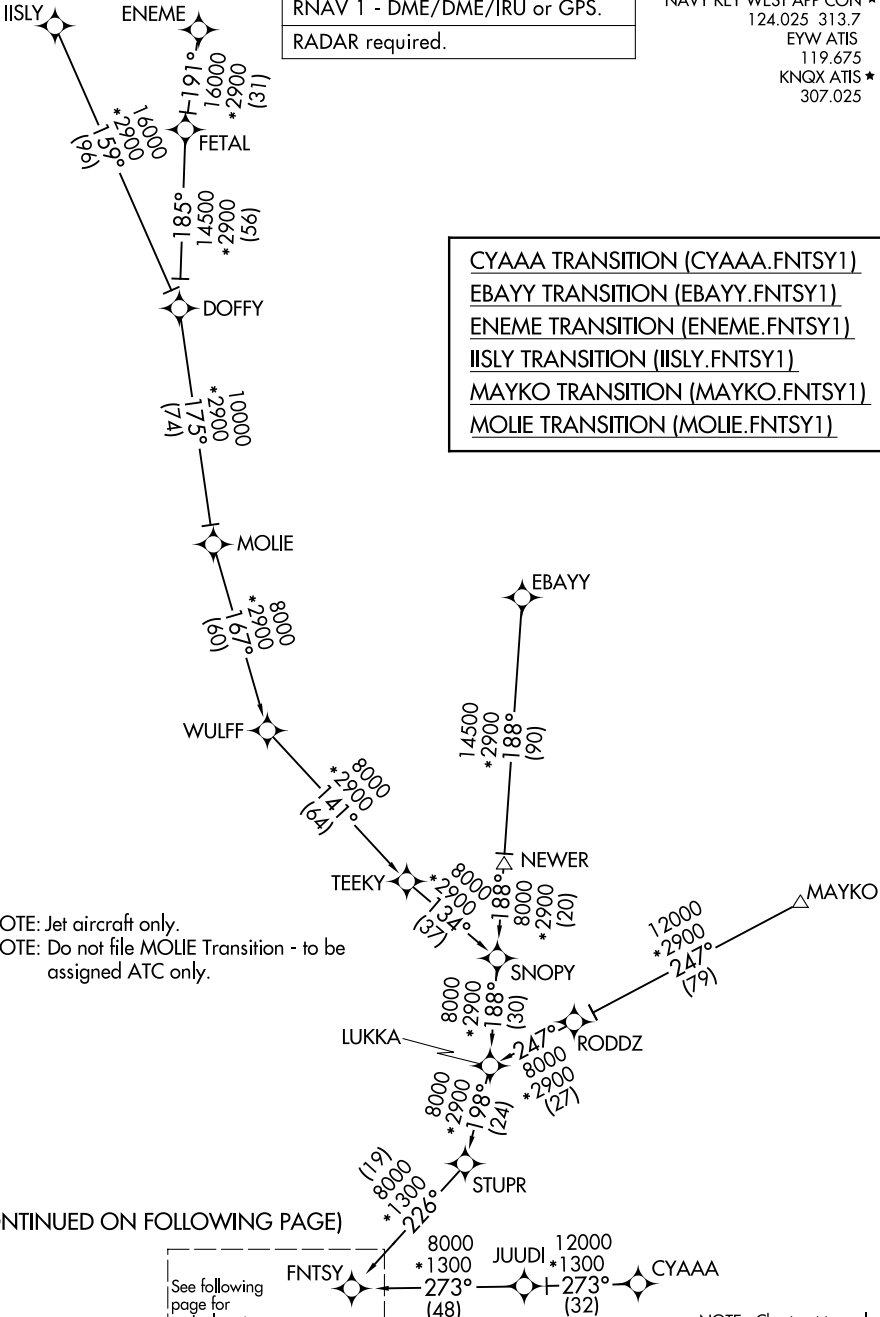

# FNTSY ONE ARRIVAL (RNAV) Transition Routes

KEY WEST, FLORIDA

RNAV 1 - DME/DME/IRU or GPS.
RADAR required.

NAVY KEY WEST APP CON \*  
 124.025 313.7  
 EYW ATIS  
 119.675  
 KNQX ATIS \*  
 307.025

- CYAAA TRANSITION (CYAAA.FNTSY1)
- EBAYY TRANSITION (EBAYY.FNTSY1)
- ENEME TRANSITION (ENEME.FNTSY1)
- IISLY TRANSITION (IISLY.FNTSY1)
- MAYKO TRANSITION (MAYKO.FNTSY1)
- MOLIE TRANSITION (MOLIE.FNTSY1)

NOTE: Jet aircraft only.  
 NOTE: Do not file MOLIE Transition - to be assigned ATC only.

(CONTINUED ON FOLLOWING PAGE)

See following page for arrival routes

NOTE: Chart not to scale.

SE-3, 11 JUN 2026 to 09 JUL 2026

SE-3, 11 JUN 2026 to 09 JUL 2026