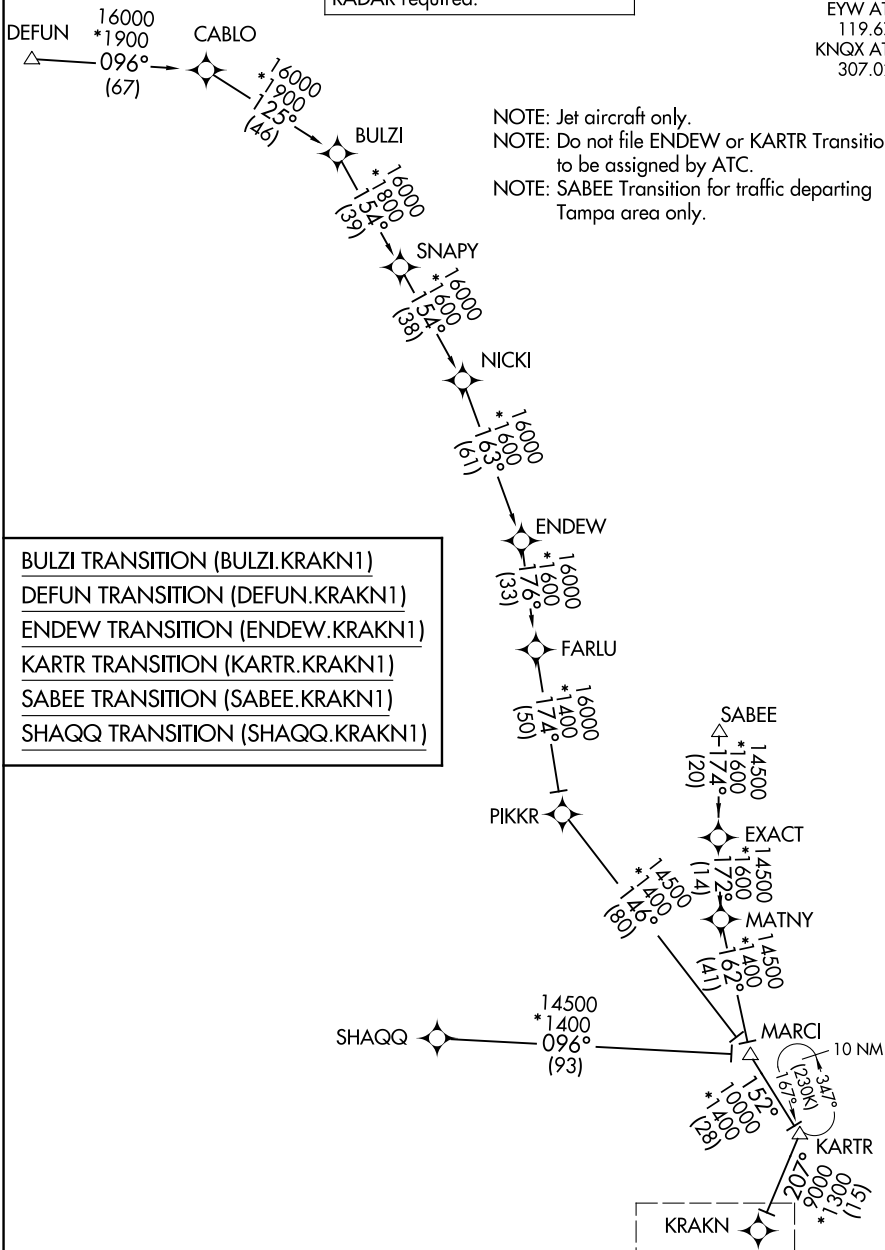

# KRAKN ONE ARRIVAL (RNAV) Transition Routes

KEY WEST, FLORIDA

RNAV 1 - DME/DME/IRU or GPS.
RADAR required.

NAVY KEY WEST APP CON \*  
 124.025 313.7  
 EYW ATIS  
 119.675  
 KNQX ATIS \*  
 307.025

NOTE: Jet aircraft only.  
 NOTE: Do not file ENDEW or KARTR Transitions - to be assigned by ATC.  
 NOTE: SABEE Transition for traffic departing Tampa area only.

- BULZI TRANSITION (BULZI.KRAKN1)
- DEFUN TRANSITION (DEFUN.KRAKN1)
- ENDEW TRANSITION (ENDEW.KRAKN1)
- KARTR TRANSITION (KARTR.KRAKN1)
- SABEE TRANSITION (SABEE.KRAKN1)
- SHAQQ TRANSITION (SHAQQ.KRAKN1)

NOTE: Chart not to scale. (CONTINUED ON FOLLOWING PAGE)

See following page for arrival routes

SE-3, 11 JUN 2026 to 09 JUL 2026

SE-3, 11 JUN 2026 to 09 JUL 2026

# KRAKN ONE ARRIVAL (RNAV) Transition Routes

KEY WEST, FLORIDA